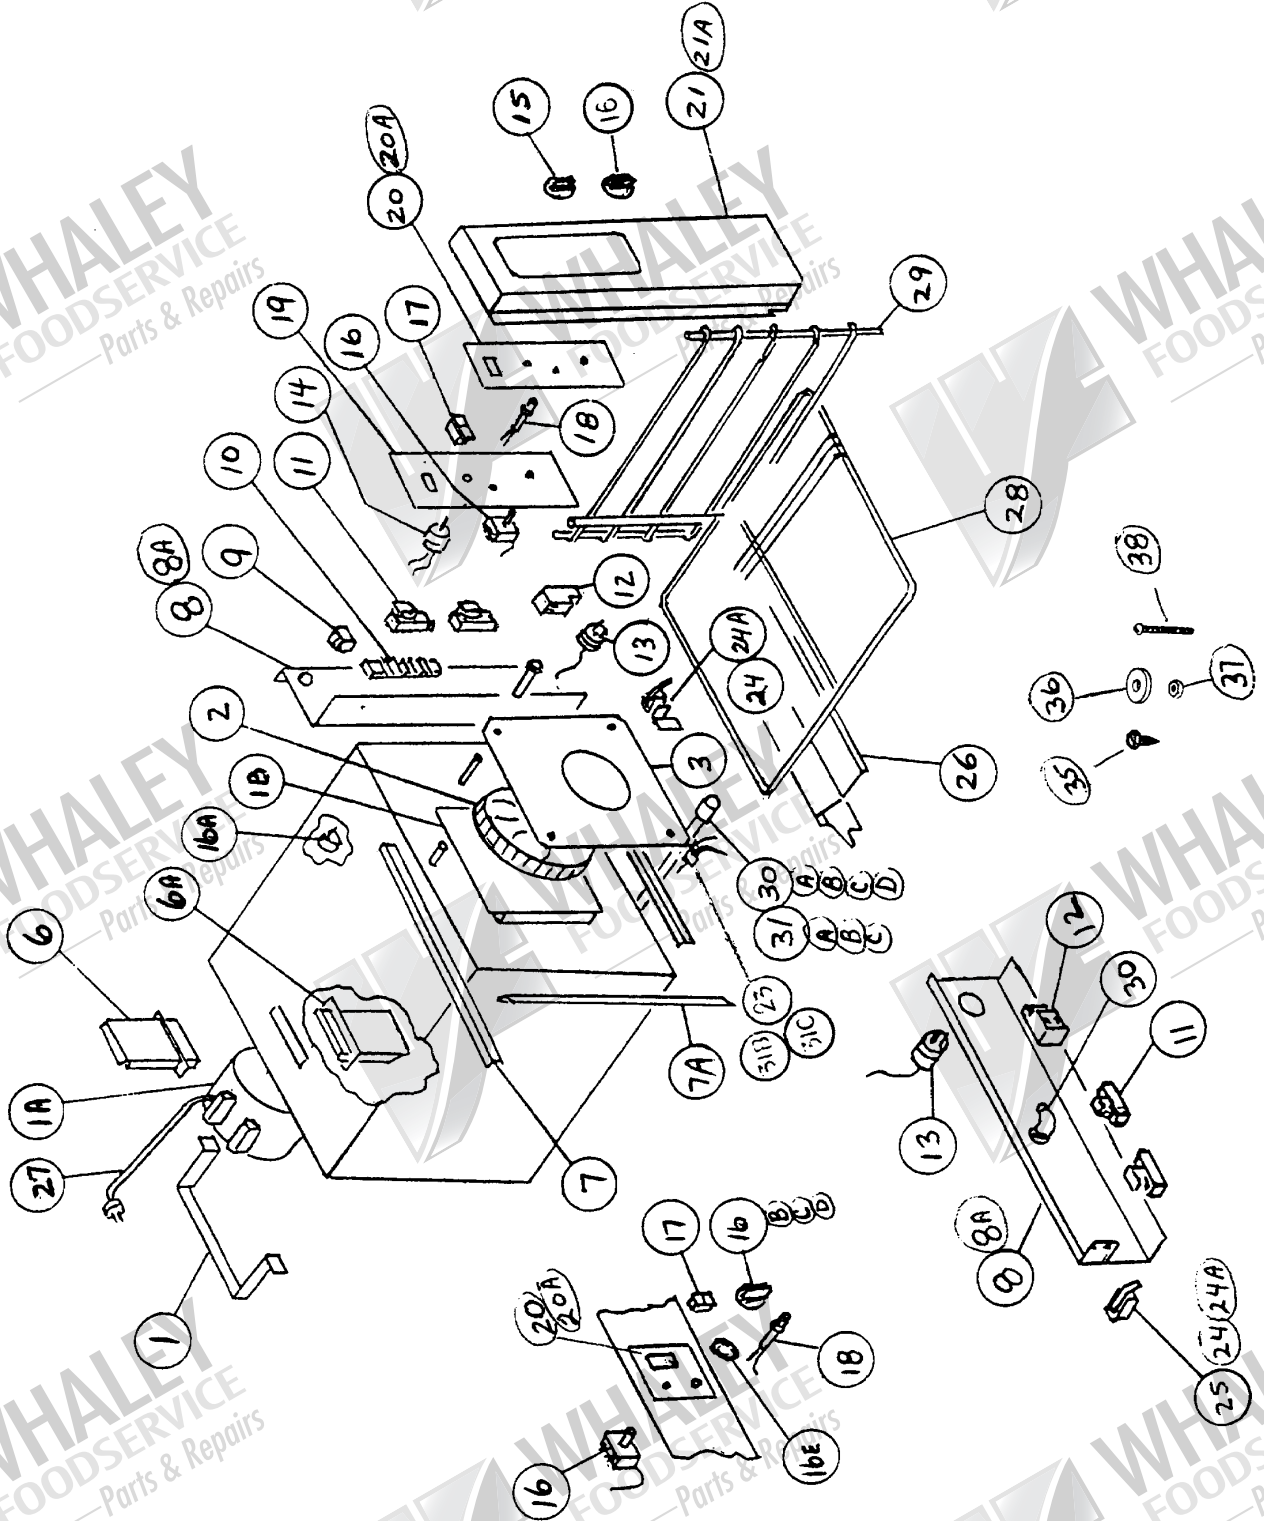

# Performer II Series Convection Oven

**Performer II Convection Oven**

ITEM NO.	PART NO.	DESCRIPTION
1	282285	Motor Guard
1A	228129	Motor Only - 1/4 HP
1B	252757	Motor Pad Assembly
2	228130	Blower Wheel/Fan
2A	225249	Bolts for Motor Mount - 1/4" - 20"
2B	225053-2	Hex Nut - 1/4" 20" x 7/16"
3	261543	Blower Cover - (Black)
3A	261543-1	Blower Cover - (Porcelain)
4	261590-1	Spacer - Inside Fan Guard
4A	261590-2	Spacer - Outside Fan Guard
5	225076	Washer
6	282092	Flue Assembly
6A	261545-1	Flue Spout Assembly
7	282067-2	Door Gaskets - Top and Bottom
7A	282068	Door Gaskets - Sides
8	282431-1	Control Bracket - R/H - 36" & 72" Units Only (Side)
8A	282431-2	Control Bracket - L/H - 36" & 72" Units Only (Side)
9	227157	Buzzer - 36" & 72" Units Only
10	228000	Terminal Block - 36" & 72" Units Only
11	227160-2	Solenoid Valve w/Bracket
12	227168	Spark Module
13	227175	Flame Switch
14	228265	Timer - 36" & 72" Units Only
15	224230-1	Knob (Gray)-Timer & TST-36" & 72" Units Only
16	227155	Thermostat - Electric (KX Type)
16A	225222	Capillary Bulb Holder
16B	224233	TST Knob - 48" & 60" Units Only
16C	224232	Insert for Knob - 48" & 60" Units Only
16D	224279	Overlay for Knob - 48" x 60" Units Only
16E	224237	Bezel - 48" & 60" Units Only
17	228264-1	3-Way Switch-On/Off/Cool Down (White)
18	228007-3	Indicator Light - (Red)
19	282065-1	Control Panel Bracket-36" & 72" Units Only-Decal