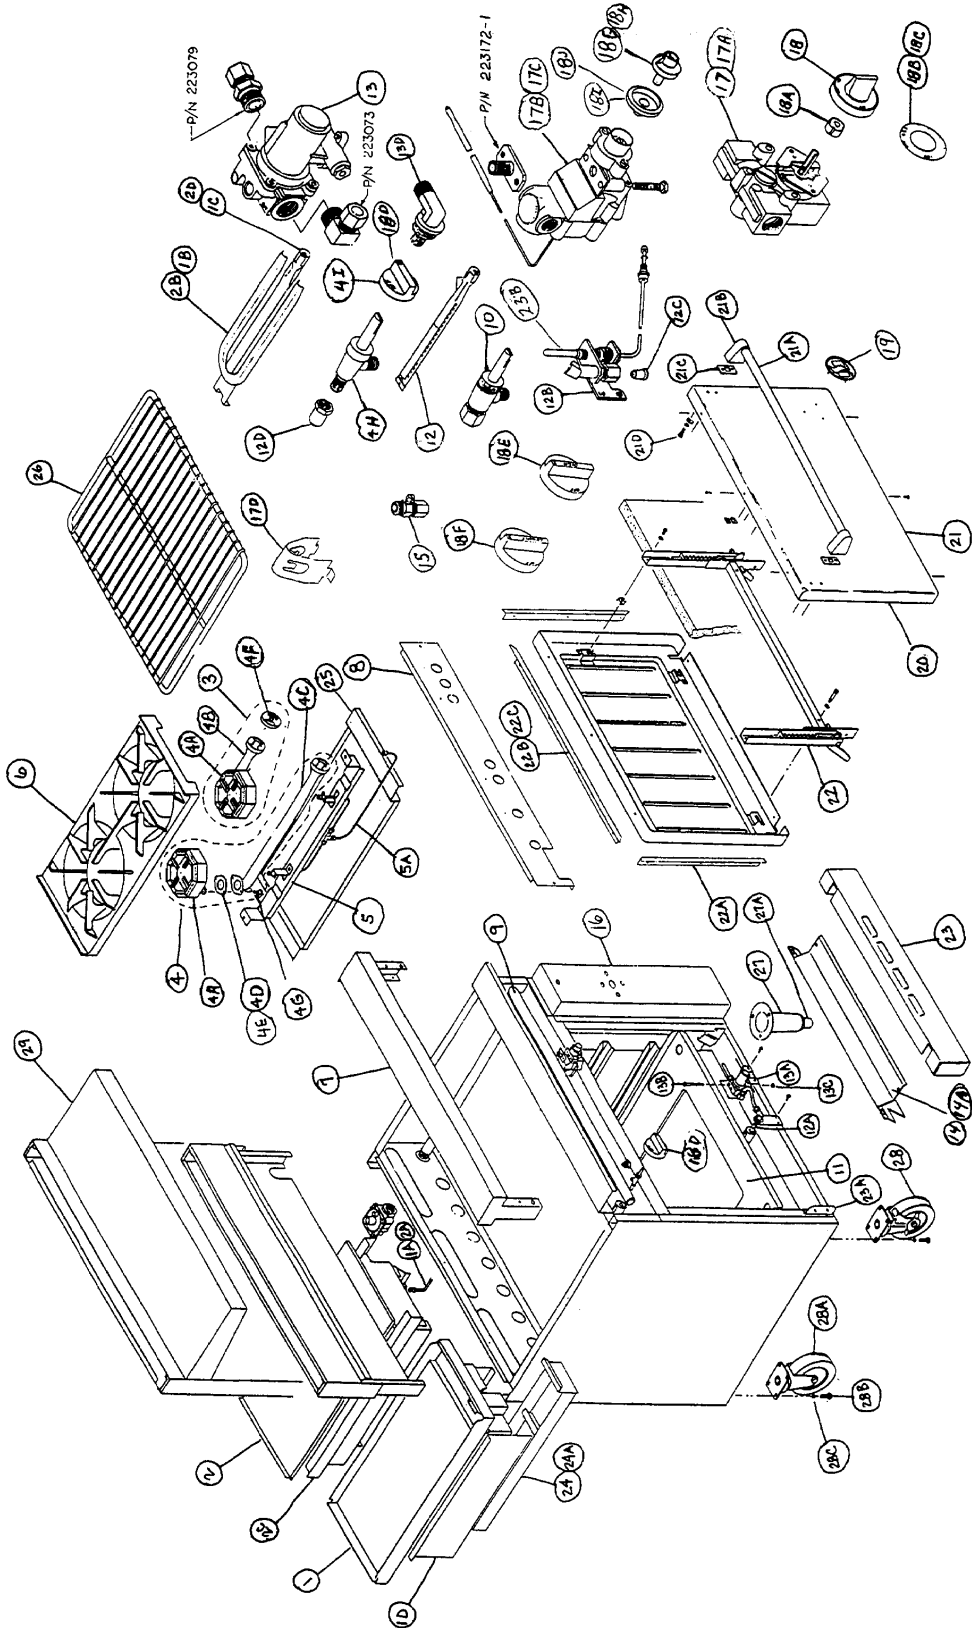

Performer II Restaurant Series Range

Performer II Restaurant Series

► NOTE: * Have to order separately - knob, insert and overlay to make up complete thermostat dial. (GS thermostat only)

ITEM NO.	PART NO.	DESCRIPTION
1	Griddle Plate	Specify Model - Left or Right Side Drain
1A	282234	Pilot Tubing Assembly - 1 Per Burner - Griddle
1B	282211	Burner Assembly - Griddle
1C	223005-4	Air Shutter - Griddle Burner
1D	Griddle	Fire Box Side Rail Assembly- Specify Model No.
2	282227	Hot Top Plate Assembly - 12"
2A	282234	Pilot Tubing Assembly - Hot Top (1) Per Section
2B	282211	Burner Assembly - Hot Top
2C	282228	Hot top frame Assembly - 12"
2D	223005-4	Air Shutter - Hot Top Burner
3	282554	Open Top Burner Assembly - (Front)
4	282555	Open Top Burner Assembly - (Rear)
4A	222162	Open Burner Head Only
4B	222171	Venturi/Air Shutter - Front Burner - SS
4C	222172	Venturi/Air Shutter - Rear Burner -SS
4D	224005	Gasket/Burner Head - (Cast Iron Venturi Only)
4E	224005-1	Gasket/Burner Head - (SS - Venturi Only)
4F	223005	Air Shutter - (Cast Iron Venturi Only)
4G	225233	Bolts (Open Burner Head to Venturi)
4H	227053	Burner Valve - Open Top, Griddle & Hot Top - w/o Orifice
4I	224002	Burner Valve Knob - Open Top, Griddle & Hot Top Metal
5	282244	Open Burner Hanger Assembly
5A	282241	Open Burner Pilot Tubing Assembly
6	222157	Top Grate - Open Burner
7	282024-1	Landing Ledge - 24" - Top
	282024-2	Landing Ledge - 36" - Top
	282024-3	Landing Ledge - 60" - Top
	282024-4	Landing Ledge - 48" - Top
	282024-5	Landing Ledge - 72" - Top
8	Valve Cover	Specify Model & s/n
9	Manifold Assembly	Specify Model & s/n

ITEM NO.	PART NO.	DESCRIPTION
10	227005	Oven Manual Shut Off Valve
11	282080-01	Oven Bottom with Flame Spreader - 20" Oven
	282080-02	Oven Bottom with Flame Spreader - 26" Oven
12	282059	Oven Burner with Air Shutter Assembly
12A	223242-42	Oven Burner Orifice - NAT - 20" Oven
	223242-53	Oven Burner Orifice - LP - 20" Oven
	223242-34	Oven Burner Orifice - NAT - 26" Oven
	223242-51	Oven Burner Orifice - LP - 26" Oven
12B	227184	Oven Pilot Burner - NAT (Mounted on L/S of Burner)
	227184-1	Oven Pilot Burner - LP (Mounted on L/S of Burner)
	227198	Oven Pilot Burner - NAT (Mounted on R/S of Burner)
	227198-1	Oven Pilot Burner - LP (Mounted on R/S of Burner)
12C	227049-18	Oven Pilot Orifice - NAT - 20" Oven
	227049-10	Oven Pilot Orifice - LP - 20" Oven
	227049-18	Oven Pilot Orifice - NAT - 26" Oven
	227049-10	Oven Pilot Orifice - LP - 26" Oven
12D	223242-46	Open Burner Orifice - NAT
	223242-55	Open Burner Orifice - LP
	223242-48	Hot Top Burner Orifice - NAT
	223242-56	Hot Top Burner Orifice - LP
	223242-51	Griddle Burner Orifice - NAT (Thermostat Control)
	223242-57	Griddle Burner Orifice - LP - (Thermostat Control)
	223242-44	Griddle Burner Orifice - NAT - (Manual Control)
	223242-54	Griddle Burner Orifice - LP - (Manual Control)
13	227071	Oven Safety Pilot Valve - Baso Type
13A	282534	Safety Pilot Bracket
13B	225065	Bolt for Bracket - 10 - 24 x 2-1/2"
13C	225066	Hex Nut for Bracket - 10 - 24"
13D	223280	Orifice Elbow - w/o Orifice - Oven - 1/4" x 3/8"
14	282441-1	Front Burner Compartment Baffle - 20" Oven
14A	282441-2	Front Burner Compartment Baffle - 26" Oven