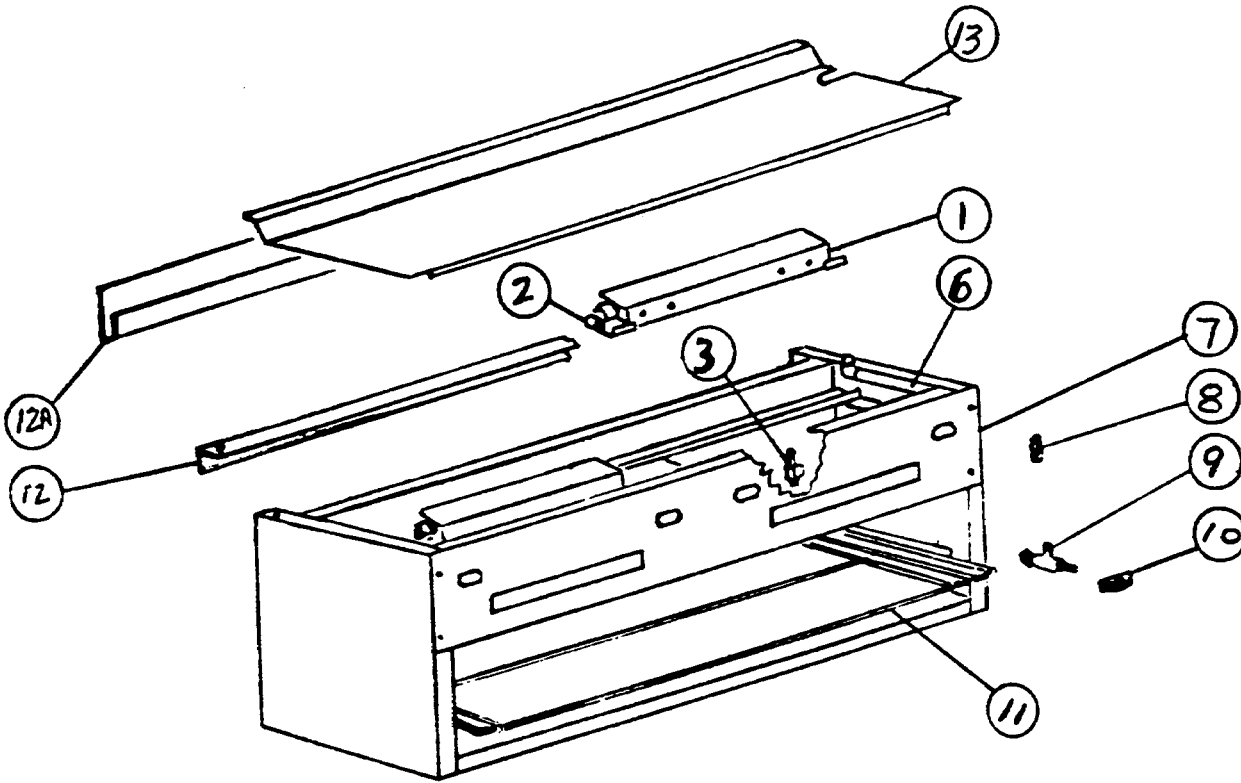

IRCMA Series Cheese Melter

Infrared Cheese Melter

ITEM NO.	PART NO.	DESCRIPTION	IRCMA						
			24	36	48	60	72	96	120
1	222105-1	Infrared Burner - 18 3/4" x 5"	1		2	1	3	4	5
	222106-1	Infrared Burner - 29 1/2" x 5"		1		1			
2	227097	90 Orifice Elbow	1	1	2	1	3	4	5
	227061-46	Orifice Elbow Assembly - NAT	1		2	1	3	4	5
	227061-55	Orifice Elbow Assembly - LP				(Optional)			
	227061-39	Orifice Elbow Assembly - NAT		1					
	227061-52	Orifice Elbow Assembly - LP				(Optional)			
	227059-46	Orifice Only - NT	1		2	1	3	4	5
	227059-55	Orifice Only - LP				(Optional)			
3	227041	Pilot Burner	1	1	2	1	3	4	5
	253361-1	Pilot Tubing Assembly - Complete	1	1	2	1	3	4	5
	253361-2	Pilot Tubing Assembly - Complete				1			
						(Optional)