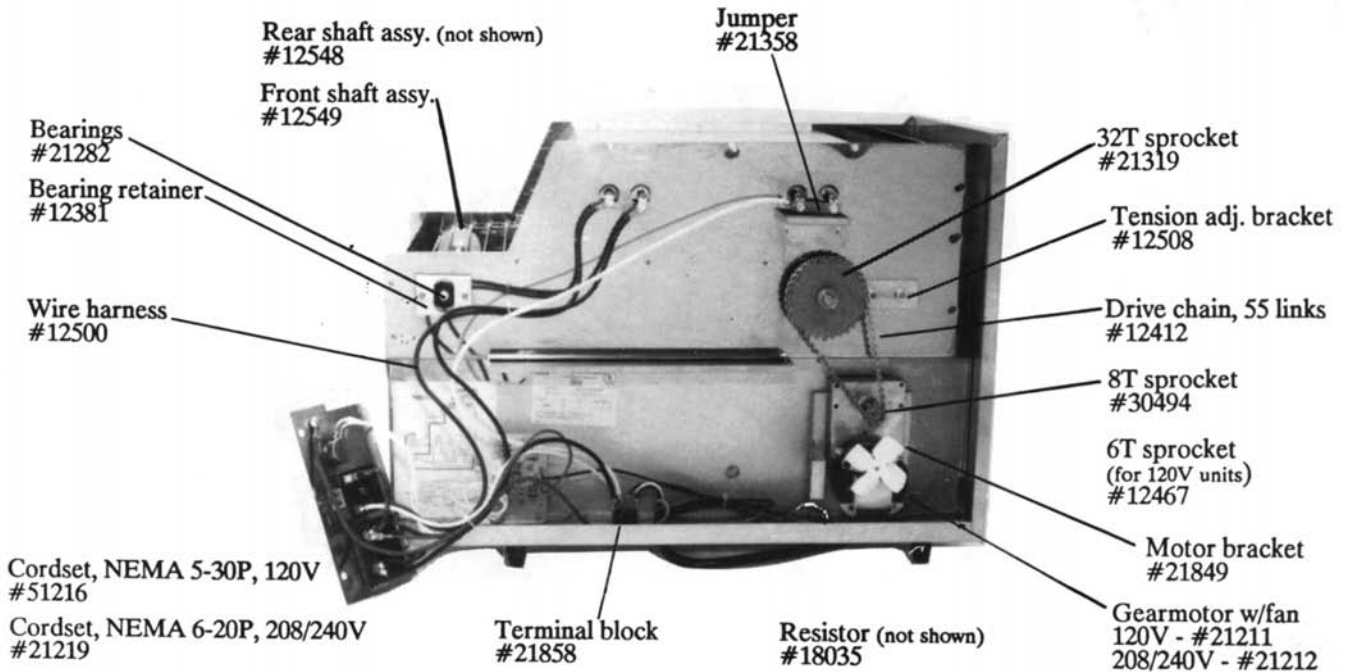

# RB-33VS Conveyor BunToaster

<b>PART NO.</b>	<b>DESCRIPTION</b>
21219	Cordset - NEMA 6-20P 208/240V
51216	Cordset- NEMA 5-30P 120V
12542	Reflector Tray
112105	Chute Toast Tray
12405	Chute, Rear Delivery Only
12668	Leg, 1" Adjustable (4 qty.)
12543	Trim, Front
12523	Savory Logo
12219	Trim, Left Hand Front
12328	Trim, Right Hand Front
14702	Infinite Control Switch, 208V
21874	Infinite Control Switch, 120V
12355	Infinite Control Switch, 240V
21213	On/Off Switch
12919	Infinite Control Knob
13302	Conveyor Speed Control 208/240V
12464	Conveyor Speed Control 120V
12447	Conveyor Speed Control Knob
12500	Wire Harness Kit (Wires Only)
21858	Terminal Block
18035	Resistor
18036	Resistor Clamp
21358	Jumper

<b>PART NO.</b>	<b>DESCRIPTION</b>
12412	Drive Chain, 55 Links
12508	Tension Adjusting Bracket (2 qty.)
21319	32T Sprocket
30494	8T Drive Sprocket (for 208/240V Units)
12467	6T Drive Sprocket (for 120V Units)
21849	Motor Bracket
21212	Gearmotor Assembly w/Fan 208/240V
21211	Gearmotor Assembly w/Fan 120V
12463	120V Element 1100W (2 qty.)
12126	208V Element 1200W (2 qty.)
12149	240V Heater Assembly
12494	208V Heater Assembly
12149	240V Heater Assembly
21282	Bearings (4 qty.)
12381	Bearing Retainer (4 qty.)
12552	Conveyor Chain, Coated
12483	Conveyor Chain Link, Coated (45 qty.)
12549	Front Shaft Assembly
12548	Rear Shaft Assembly
12548	Rear Shaft Assembly
12534	Bushing, Rear (2 qty.)
12533	Bushing, Front (2 qty.)
30042	Savory Lubricant