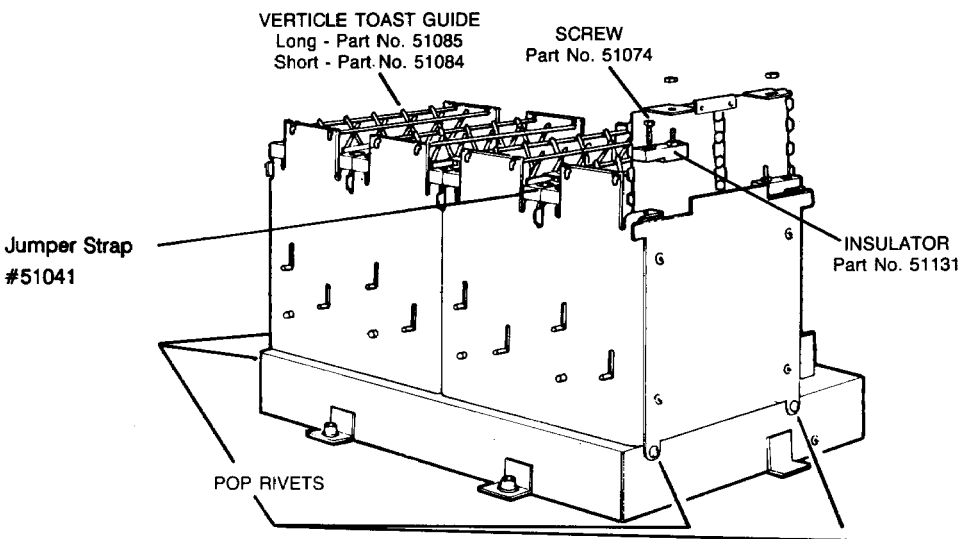

CALL FOR PRICING ON A NEW UNIT!