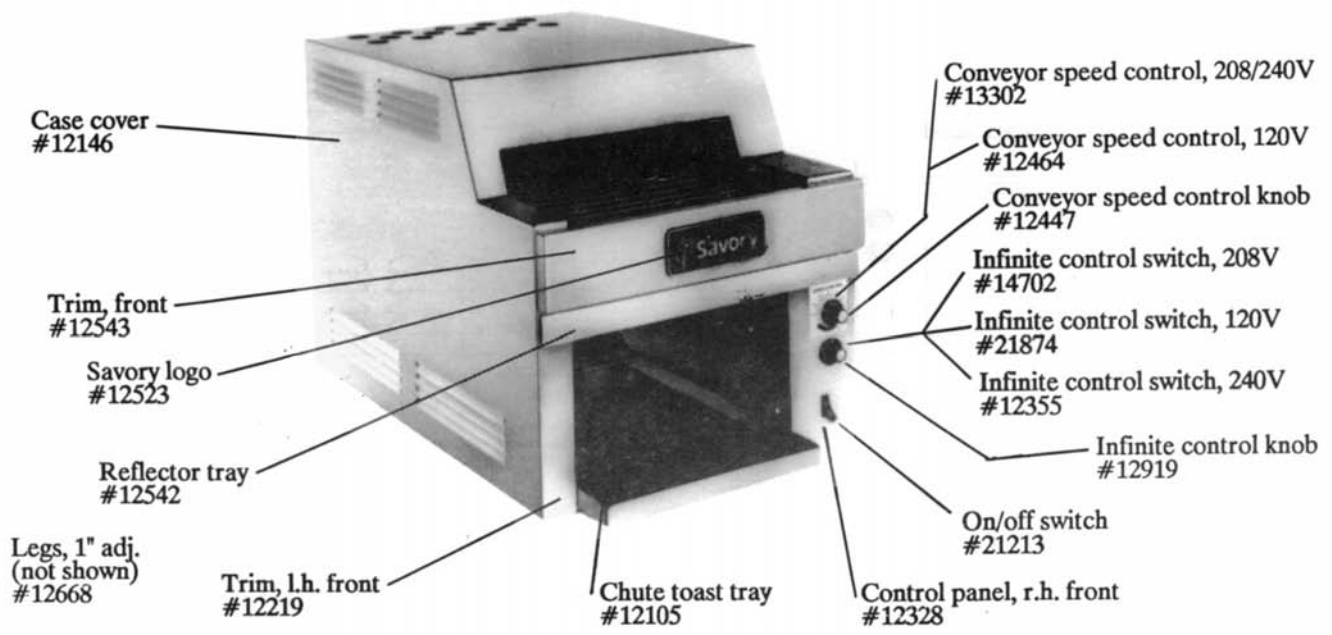

# RB-33VS Conveyor BunToaster

<b>PART NO.</b>	<b>DESCRIPTION</b>
21219	Cordset - NEMA 6-20P 208/240V
51216	Cordset- NEMA 5-30P 120V
12542	Reflector Tray
112105	Chute Toast Tray
12405	Chute, Rear Delivery Only
12668	Leg, 1" Adjustable (4 qty.)
12543	Trim, Front
12523	Savory Logo
12219	Trim, Left Hand Front
12328	Trim, Right Hand Front
14702	Infinite Control Switch, 208V
21874	Infinite Control Switch, 120V
12355	Infinite Control Switch, 240V
21213	On/Off Switch
12919	Infinite Control Knob
13302	Conveyor Speed Control 208/240V
12464	Conveyor Speed Control 120V
12447	Conveyor Speed Control Knob
12500	Wire Harness Kit (Wires Only)
21858	Terminal Block
18035	Resistor
18036	Resistor Clamp
21358	Jumper