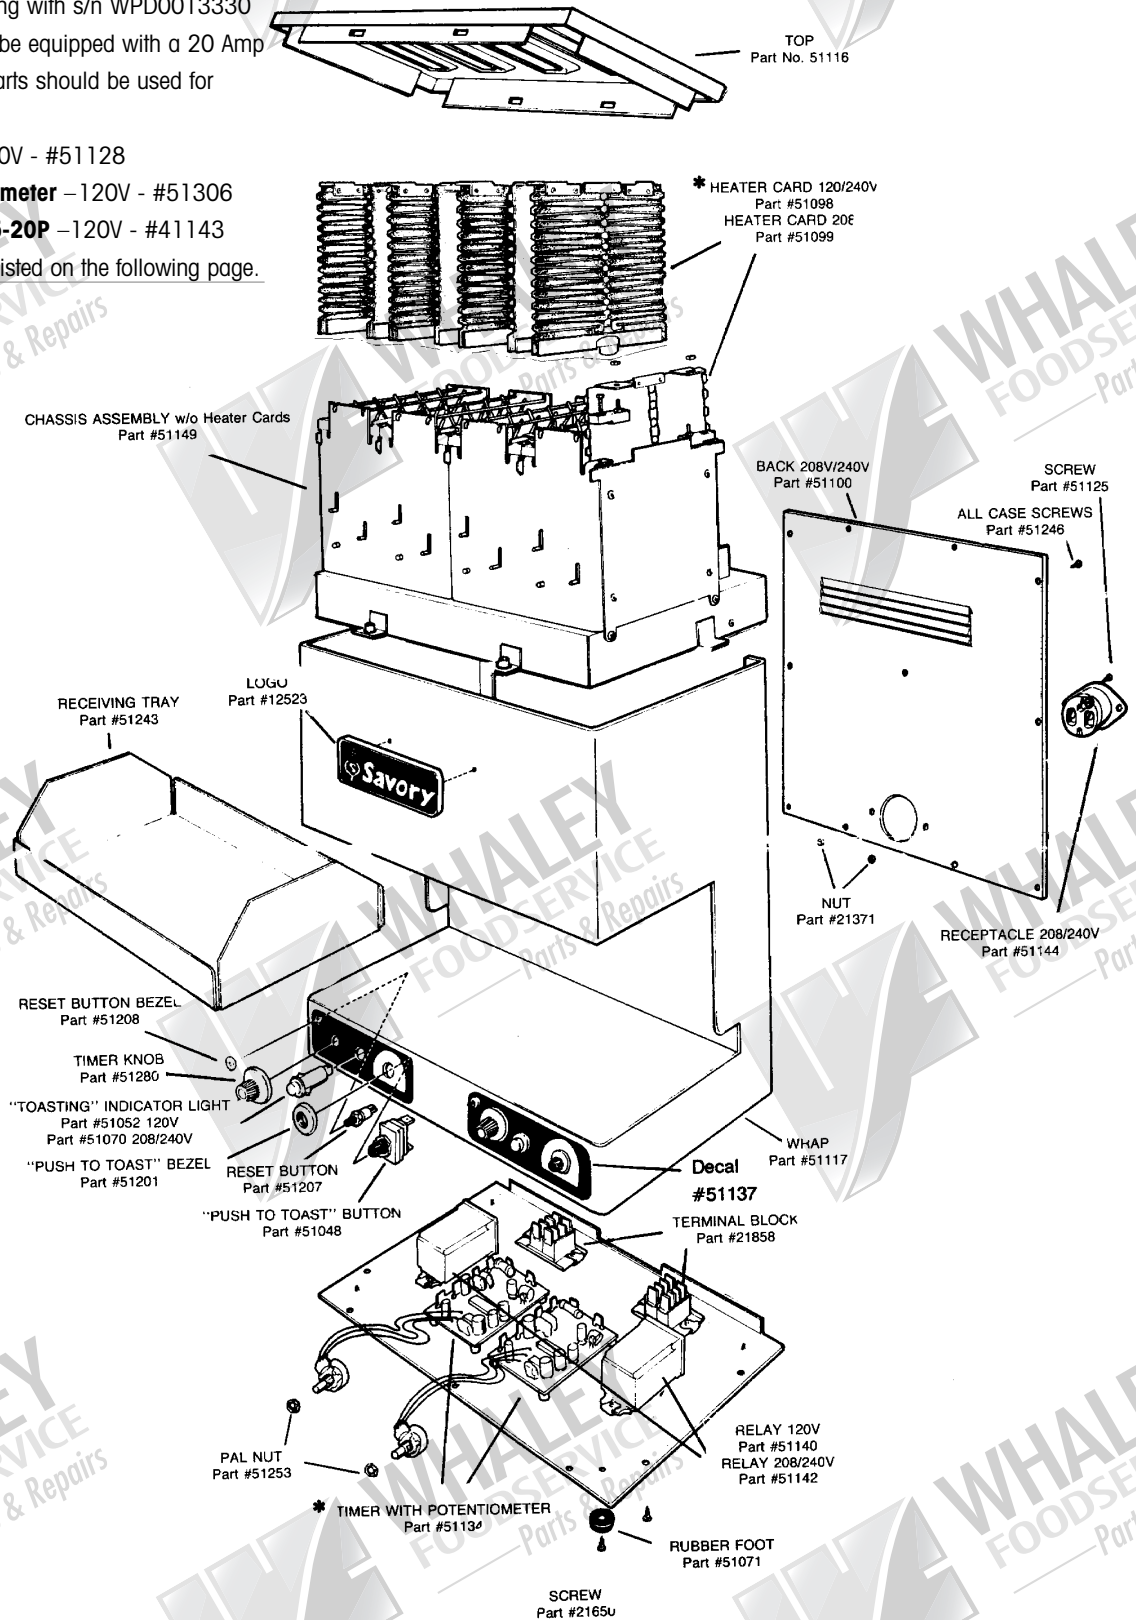

PD-4 Pop-Down Toaster

► * **Important:** Starting with s/n WPD0013330 all 120V models will be equipped with a 20 Amp plug. The following parts should be used for these models only:

- **Heater Card** -120V - #51128
- **Timer w/Potentiometer** -120V - #51306
- **Cordset, NEMA 5-20P** -120V - #41143

All other parts are as listed on the following page.