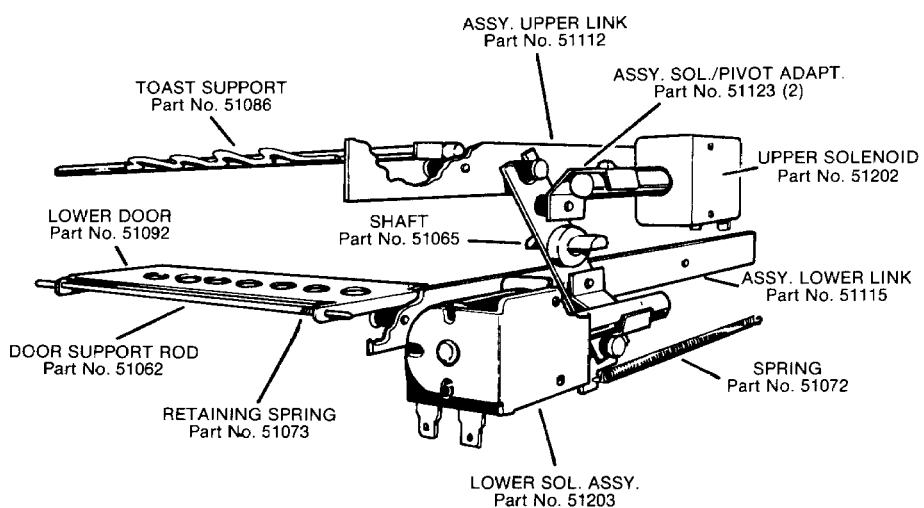

CALL FOR PRICING ON A NEW UNIT!