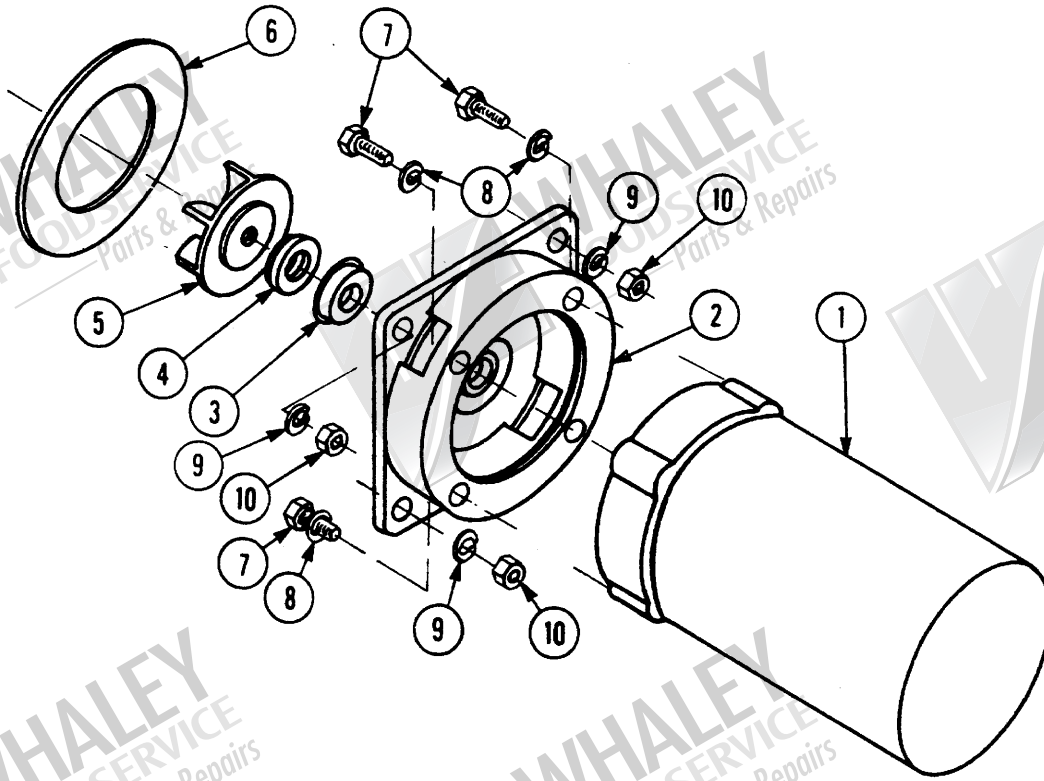

## Rinse and Wash Head Assemblies

ITEM NO.	PART NO.	DESCRIPTION
1	0126800	End Plug
2	0125000	Rinse Arm Body (only)
3	0126000	Nylatron Washer (2 places)
4	0125500	Hex Nut
5	0126500	Snap Ring
6	0130000	Lower Rinse Feed Pipe
7	5700-000-16-47	Rinse Feed Pipe Flange
8	0186500	Wash Cap
9	0187000	Wash Cap Set Screw

ITEM NO.	PART NO.	DESCRIPTION
10	0194004	Ball Bearings (pk. of 25 - 3 places)
11	0187500	Center Shaft
12	0192500	Small Manifold
13	0194500	Spray Tube (12 places)
14	0193000	Large Manifold
15	0193500	Fixed Race
16	0044700	Holding Nut
17	0188500	Holding Bolt
18	Please Call	Wash Head Base
19	0130500	Gasket

**Pump and Motor Assembly**

ITEM NO.	PART NO.	DESCRIPTION
1	0086000	Pump Motor
2	0088000	Pump Mounting Plate
3	0089000	Pump Ceramic Face with Retainer Cup
4	0087500	Pump Impeller Seal
5	0089500	Pump Impeller

ITEM NO.	PART NO.	DESCRIPTION
6	0090000	Pump Mounting Gasket
7	0090500	Pump Plate to Motor Mounting Bolts
8	0091000	Mounting Plate Lockwashers
9	0091000	Pump Mounting Plate to Base Lockwashers
10	0091500	Pump Mounting Plate to Base Nuts