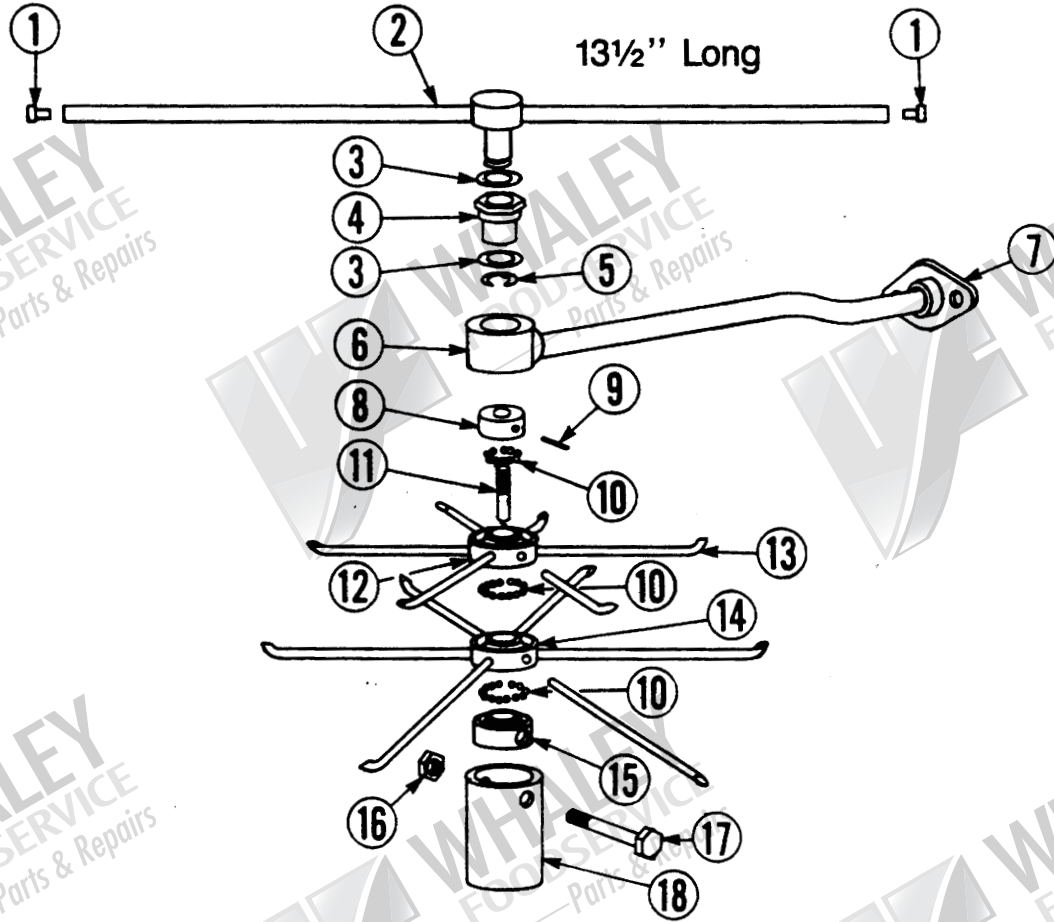

## Rinse and Wash Head Assemblies

ITEM NO.	PART NO.	DESCRIPTION
1	0126800	End Plug
2	0125000	Rinse Arm Body (only)
3	0126000	Nylatron Washer (2 places)
4	0125500	Hex Nut
5	0126500	Snap Ring
6	0130000	Lower Rinse Feed Pipe
7	5700-000-16-47	Rinse Feed Pipe Flange
8	0186500	Wash Cap
9	0187000	Wash Cap Set Screw

ITEM NO.	PART NO.	DESCRIPTION
10	0194004	Ball Bearings (pk. of 25 - 3 places)
11	0187500	Center Shaft
12	0192500	Small Manifold
13	0194500	Spray Tube (12 places)
14	0193000	Large Manifold
15	0193500	Fixed Race
16	0044700	Holding Nut
17	0188500	Holding Bolt
18	Please Call	Wash Head Base
19	0130500	Gasket

**Pump and Motor Assembly**

ITEM NO.	PART NO.	DESCRIPTION
1	0086000	Pump Motor
2	0088000	Pump Mounting Plate
3	0089000	Pump Ceramic Face with Retainer Cup
4	0087500	Pump Impeller Seal
5	0089500	Pump Impeller

ITEM NO.	PART NO.	DESCRIPTION
6	0090000	Pump Mounting Gasket
7	0090500	Pump Plate to Motor Mounting Bolts
8	0091000	Mounting Plate Lockwashers
9	0091000	Pump Mounting Plate to Base Lockwashers
10	0091500	Pump Mounting Plate to Base Nuts