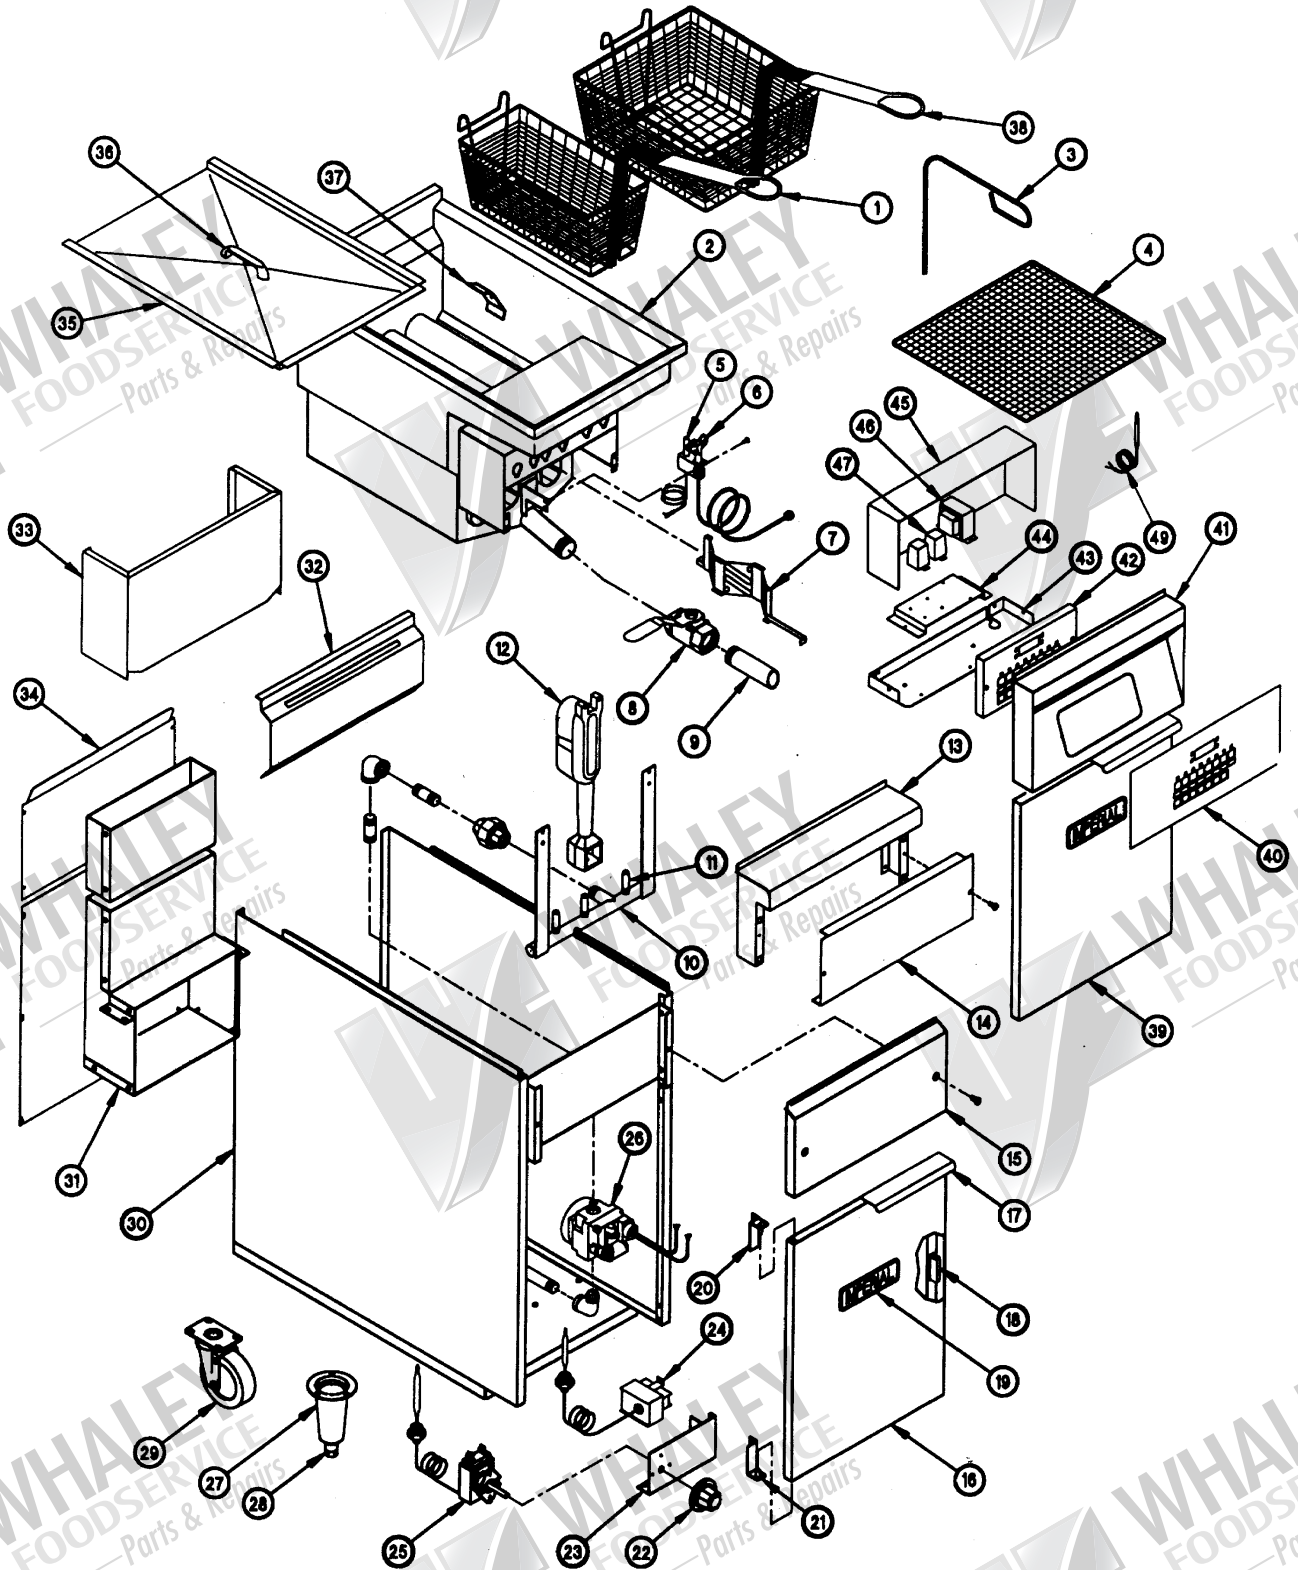

IFP-40
IFS-40
IRFS-40

IF Series Fryers

ITEM NO.	PART NO.	DESCRIPTION
1	2035	Frying Basket
2	20820	Vessel Assembly, Cold Rolled Steel (3 Tube Fryer)
	28005	Vessel Assembly, Stainless Steel (3 Tube Fryer)
	28103	Vessel Assembly, Cold Rolled Steel (4 Tube Fryer)
	28102	Vessel Assembly, Stainless Steel (4 Tube Fryer)
3	28087	Goofer Rod (Declogger)
4	2038	Grid Assembly (Crumb Screen/Fine Mesh)
5	1096	Thermopile
6	1095-26	Pilot Burner, Natural Gas
	1095-16	Pilot Burner, Propane Gas
7	28026	Diffuser
8	1623	Drain Valve
9	28019	Drain Extension
10	1365	Gas Manifold (3 Tube Fryer)
	1366	Gas Manifold (4 Tube Fryer)
11	1625-36	Orifice, Natural Gas
	1625-51	Orifice, Propane Gas
12	1225	Burner
13	28052	Landing Ledge (Only on Range Match Fryer)
14	28036	Front Panel (Only on Range Match Fryer)
15	28034	Front Panel
16	28044	Cabinet Door Assembly Assembly Includes Next 3 Items
17	28046	Door Handle
18	1830	Door Magnet
19	1205	Imperial Logo
	1027	Logo Speed Nut
20	28048	Upper Door Hanger
21	28050	Lower Door Hanger
22	1176	Operating T-Stat, Knob Only
23	28076	T-Stat/Hi-Limit Bracket
24	1177	Hi-Limit Switch
25	1175	Operating Thermostat (Hermetically Sealed Reed Switch)
26	1173	Comb Gas Valve, Natural Gas
	1174	Comb Gas Valve, Propane Gas
27	20130	Cone Leg with Adjustable Foot