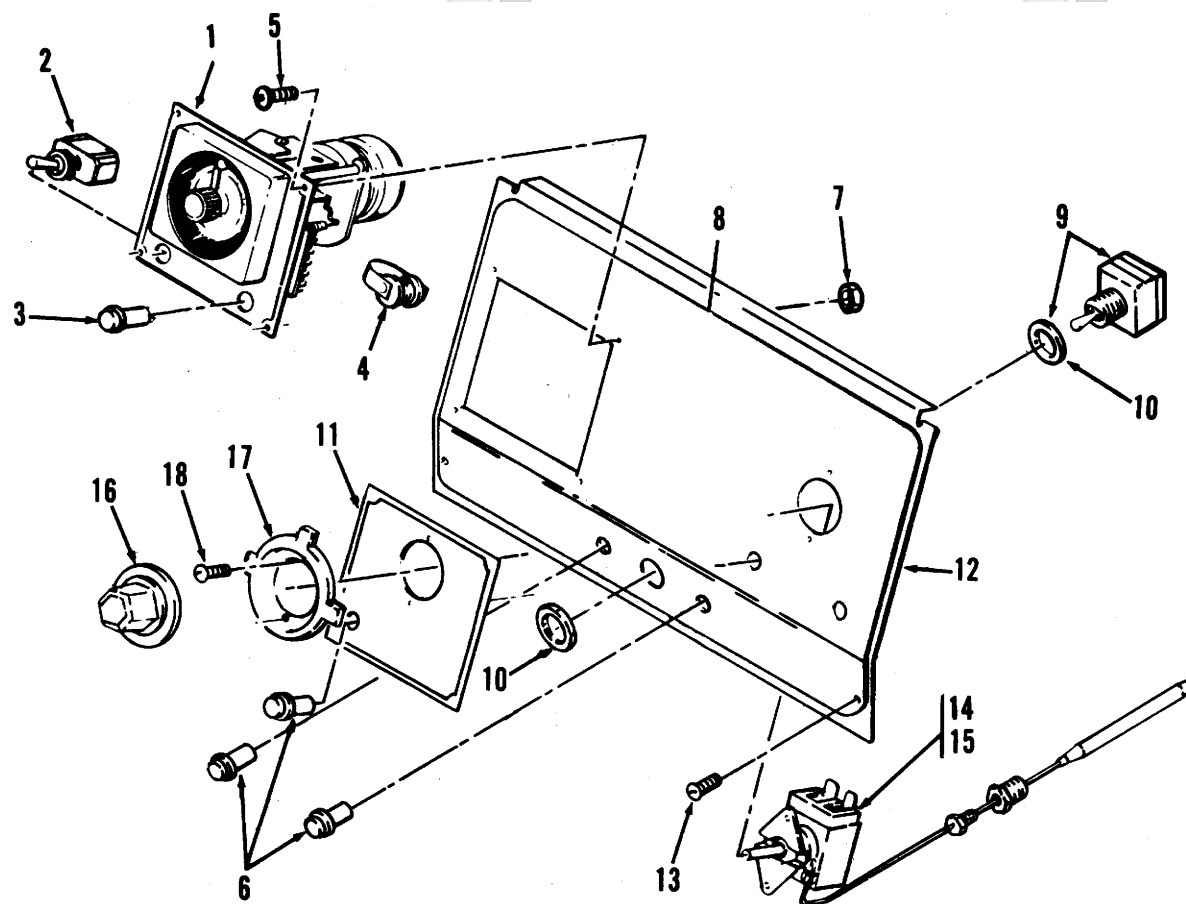

Pressure Fryers

Model 500 – Electric
Model 561 – Electric
Model 600 – Gas

Roller Pump (Gas and Electric Models)

ITEM NO.	PART NO.	DESCRIPTION
1	18628	Motor, 50/60Hz
2	17476	Seal Kit
3	17437	Pump Assembly
4	SC01-132	Screw, Pump Cover (4 qty.)
5	17451	Cover, Pump
6	17447	Rotor, Pump

ITEM NO.	PART NO.	DESCRIPTION
7	17446	Roller, Pump (5 qty.)
8	17453	O'Ring, Pump
9	17454	Body, Pump
10	17456	Shield, Pump (2 qty.)
11	SC01-026	Screw, Pump Shield (2 qty.)

Dead Weight Valve Assembly (Gas Models)

ITEM NO.	PART NO.	DESCRIPTION
1	16924	Valve Assembly, Dead Weight
2	16923	Body Assembly, Dead Weight Valve
3	16852	Body, Dead Weight Valve
4	16912	Decal, Dead Weight Valve
5	16239	Elbow
	19811	Elbow - SS
6	16928	Valve, Relief
7	16918	Orifice
8	16903	Dead Weight

ITEM NO.	PART NO.	DESCRIPTION
9	16902	Ring, Cap
10	16926	Cap, Dead Weight Valve
11	16910	Gauge, Pressure
12	16914	Glass, Pressure Gauge
13	16909	Elbow
14	16908	Nipple
15	16841	Connector, Male
16	FP01-020	Plug, Hex Countersunk