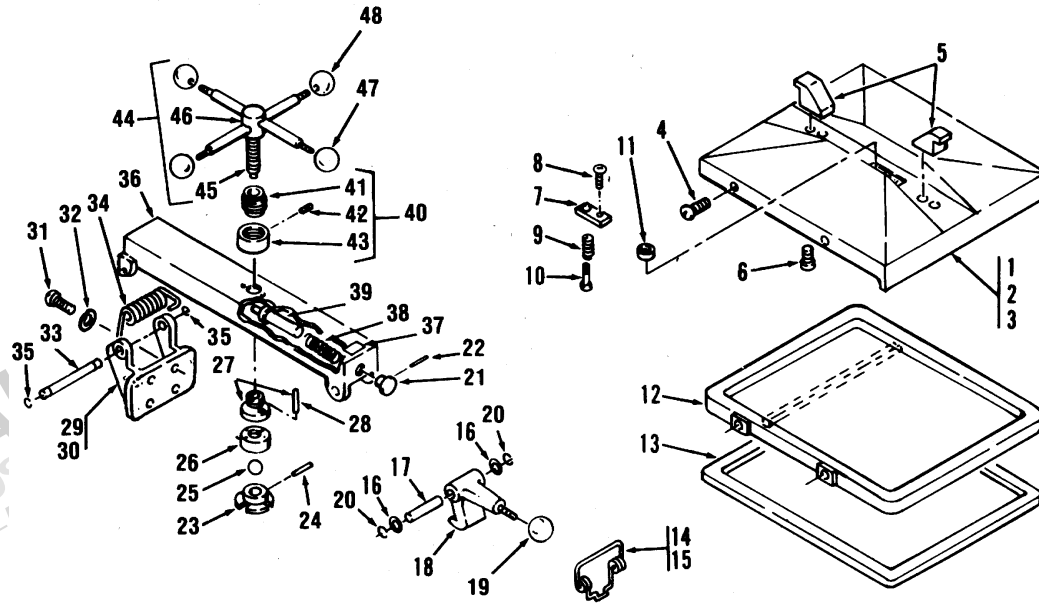

ITEM NO.	PART NO.	DESCRIPTION
7	17446	Roller, Pump (5 qty.)
8	17453	O'Ring, Pump
9	17454	Body, Pump
10	17456	Shield, Pump (2 qty.)
11	SC01-026	Screw, Pump Shield (2 qty.)

Dead Weight Valve Assembly (Gas Models)

ITEM NO.	PART NO.	DESCRIPTION
1	16924	Valve Assembly, Dead Weight
2	16923	Body Assembly, Dead Weight Valve
3	16852	Body, Dead Weight Valve
4	16912	Decal, Dead Weight Valve
5	16239	Elbow
	19811	Elbow - SS
6	16928	Valve, Relief
7	16918	Orifice
8	16903	Dead Weight

ITEM NO.	PART NO.	DESCRIPTION
9	16902	Ring, Cap
10	16926	Cap, Dead Weight Valve
11	16910	Gauge, Pressure
12	16914	Glass, Pressure Gauge
13	16909	Elbow
14	16908	Nipple
15	16841	Connector, Male
16	FP01-020	Plug, Hex Countersunk

ITEM NO.	PART NO.	DESCRIPTION
11	16745	Plate, Thermostat
12	16701	Panel, Control
13	SC04-003	Screw, Control Panel (2 qty.)
14	18412	Thermostat, Standard Control Assembly
15	18402	Thermostat, Body Only
	34817	Thermostat, E.G.O.-CE
16	16706	Knob, Thermostat
	51477	Knob, Thermostat, E.G.O.-CE
17	16704	Bezel, Thermostat
18	SC-1-23	Screw, Thermostat (2 qty.)