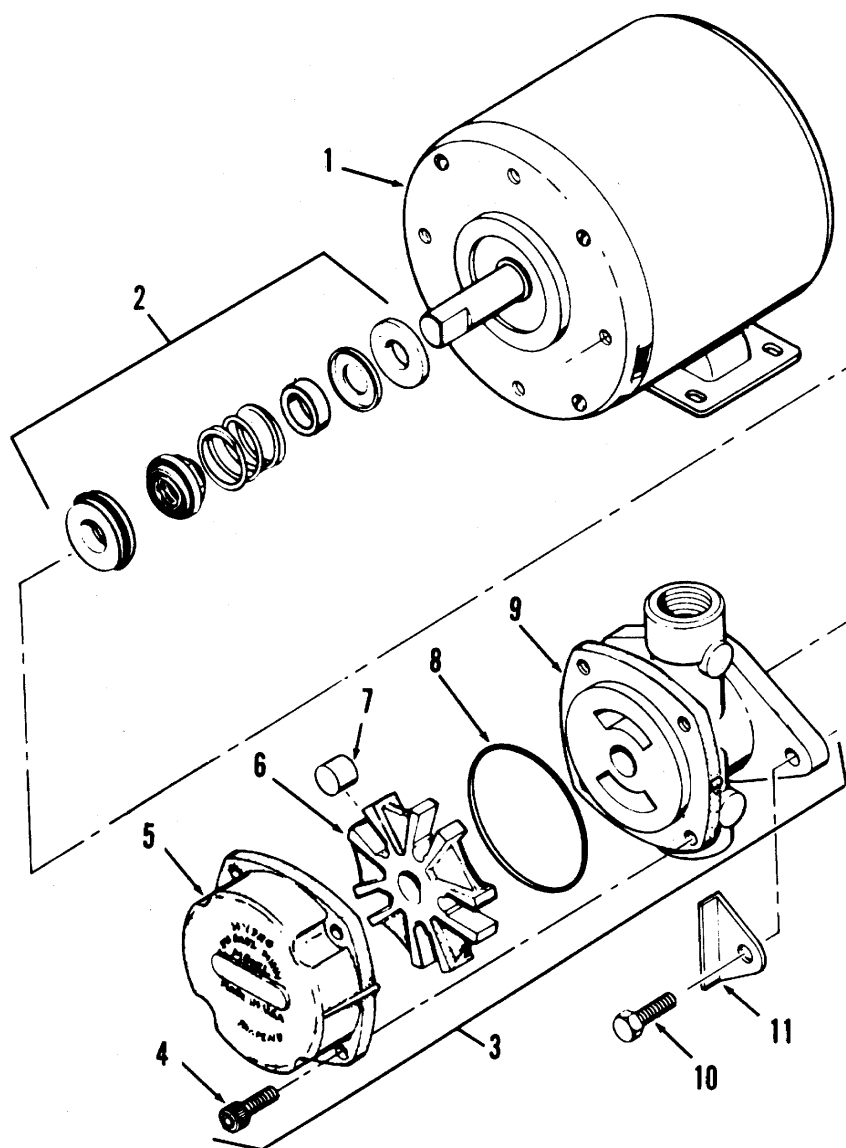

Pressure Fryers

Model 500 – Electric
Model 561 – Electric
Model 600 – Gas

Roller Pump (Gas and Electric Models)

ITEM NO.	PART NO.	DESCRIPTION
1	18628	Motor, 50/60Hz
2	17476	Seal Kit
3	17437	Pump Assembly
4	SC01-132	Screw, Pump Cover (4 qty.)
5	17451	Cover, Pump
6	17447	Rotor, Pump

ITEM NO.	PART NO.	DESCRIPTION
7	17446	Roller, Pump (5 qty.)
8	17453	O'Ring, Pump
9	17454	Body, Pump
10	17456	Shield, Pump (2 qty.)
11	SC01-026	Screw, Pump Shield (2 qty.)

Dead Weight Valve Assembly (Gas Models)

ITEM NO.	PART NO.	DESCRIPTION
1	16924	Valve Assembly, Dead Weight
2	16923	Body Assembly, Dead Weight Valve
3	16852	Body, Dead Weight Valve
4	16912	Decal, Dead Weight Valve
5	16239	Elbow
	19811	Elbow - SS
6	16928	Valve, Relief
7	16918	Orifice
8	16903	Dead Weight

ITEM NO.	PART NO.	DESCRIPTION
9	16902	Ring, Cap
10	16926	Cap, Dead Weight Valve
11	16910	Gauge, Pressure
12	16914	Glass, Pressure Gauge
13	16909	Elbow
14	16908	Nipple
15	16841	Connector, Male
16	FP01-020	Plug, Hex Countersunk