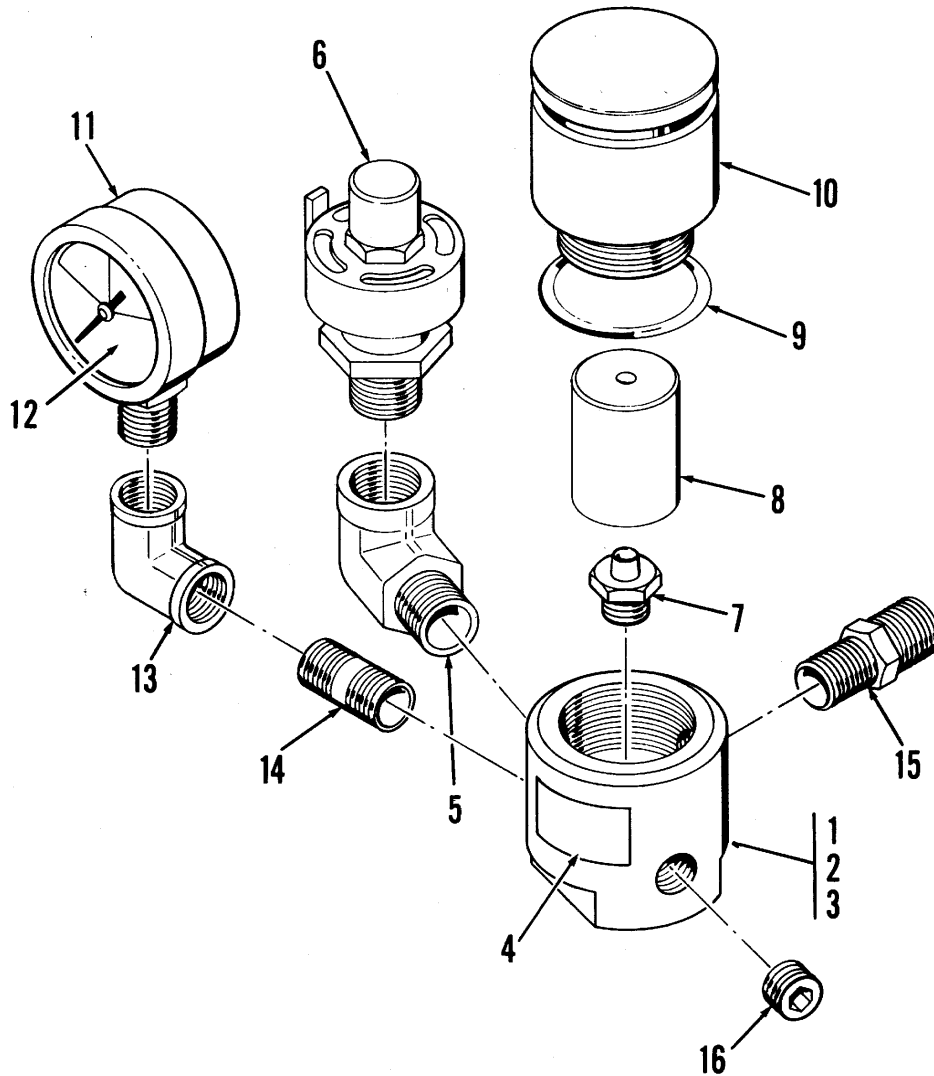

Pressure Fryers

Model 500 – Electric
Model 561 – Electric
Model 600 – Gas

Roller Pump (Gas and Electric Models)

ITEM NO.	PART NO.	DESCRIPTION
1	18628	Motor, 50/60Hz
2	17476	Seal Kit
3	17437	Pump Assembly
4	SC01-132	Screw, Pump Cover (4 qty.)
5	17451	Cover, Pump
6	17447	Rotor, Pump

ITEM NO.	PART NO.	DESCRIPTION
7	17446	Roller, Pump (5 qty.)
8	17453	O'Ring, Pump
9	17454	Body, Pump
10	17456	Shield, Pump (2 qty.)
11	SC01-026	Screw, Pump Shield (2 qty.)

Dead Weight Valve Assembly (Gas Models)

ITEM NO.	PART NO.	DESCRIPTION
1	16924	Valve Assembly, Dead Weight
2	16923	Body Assembly, Dead Weight Valve
3	16852	Body, Dead Weight Valve
4	16912	Decal, Dead Weight Valve
5	16239	Elbow
	19811	Elbow - SS
6	16928	Valve, Relief
7	16918	Orifice
8	16903	Dead Weight

ITEM NO.	PART NO.	DESCRIPTION
9	16902	Ring, Cap
10	16926	Cap, Dead Weight Valve
11	16910	Gauge, Pressure
12	16914	Glass, Pressure Gauge
13	16909	Elbow
14	16908	Nipple
15	16841	Connector, Male
16	FP01-020	Plug, Hex Countersunk