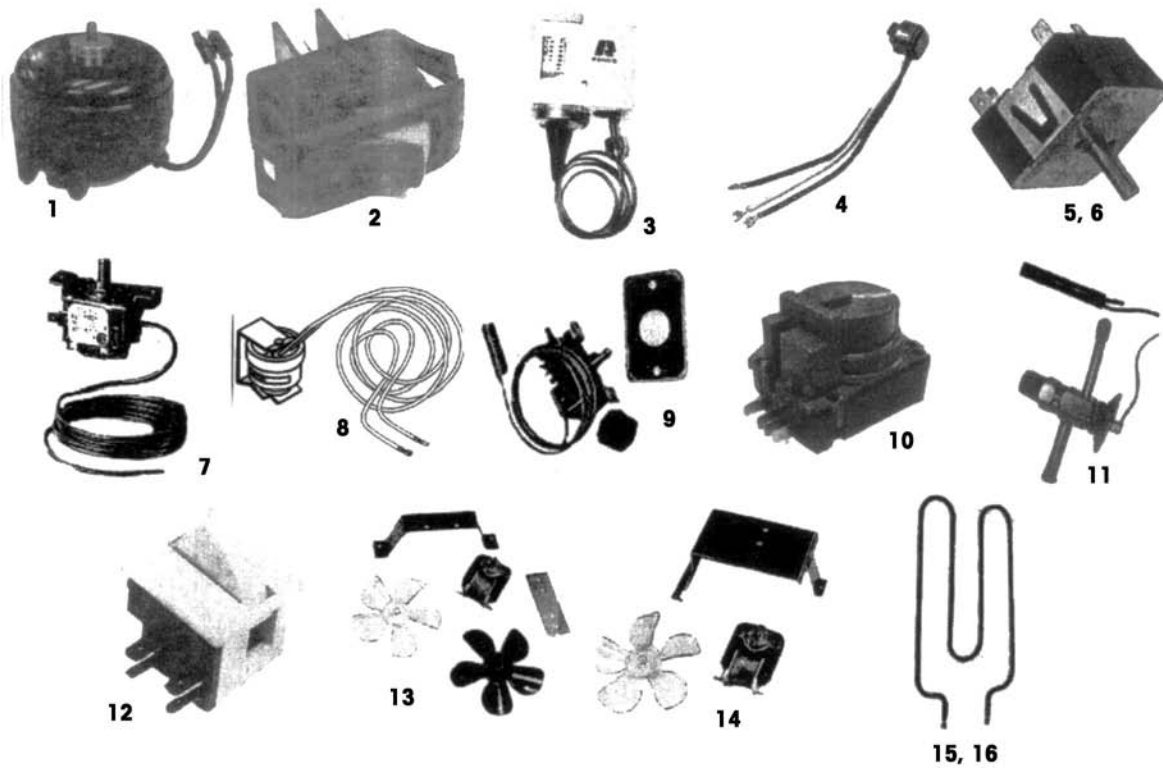

Critical Parts Kit

ITEM NO.	PART NO.	DESCRIPTION
1	2162667	Fan Motor, CW
2	2190154	Rocker Switch
3	2193927	Pressure Control
4	2194046	Fan Delay Switch 3-wire
5	2194107	Infinite Control, 115V (2 qty.)
6	5194110	Infinite Control, 208V (2 qty.)
7	5194224	Temperature Control (2 qty.)
8	2194235	Defrost Termination Switch 2-wire
9	3516043	Freezer Temperature Control
10	3516156	Freezer Defrost Timer
11	3516224	Expansion Valve R-22
12	5066440	Jamb Switch w/o MC1 or MC2

ITEM NO.	PART NO.	DESCRIPTION
13	RF000021	Fan Motor Kit (2162691, 3516172, 000-0096)
14	RF000022	Fan Motor Kit (2162691, 3516172, 3516274, 033-0146, 005-0097)
15	2194007	Heating Element 1000W screw terminals, 208V
16	2194006	Heating Element 1000W screw terminals, 115V
	RF000035	Cold Kit (only) Assembly (Everything listed above except part numbers: 219-4107, 219-4110, 219-4006, and 219-4007.)
	RF000034	Hot/Cold Assembly

Food Well Assembly w/Thermostatic Control

ITEM NO.	PART NO.	DESCRIPTION
	0160181	Complete Assembly, 115V, w/drain
	0160182	Complete Assembly, 115V, w/o drain
	0160183	Complete Assembly, 208V, w/drain
	0160184	Complete Assembly, 208V, w/o drain
1	3234349	Deflector Plate
2	0052048	Bottom Cover
3	016-0014	Food Well, w/drain
	016-0015	Food Well, w/o drain
4	932-1353	Screw
5	219-4006	Element, 115V
	219-4007	Element, 208V
6	932-1379	Screws (6 qty.)
7	343-4663	Insulation
8	323-4556	Thermostat Control Knob
9	219-4012	Thermostat, 200-550F
10	219-4190	Low Water Light, Red, 115V
	219-4095	Low Water Light, Amber, 230V
11	GMK00036	Drain Cover
12	932-1353	Screws (2 qty.)
13	323-4556	Knob