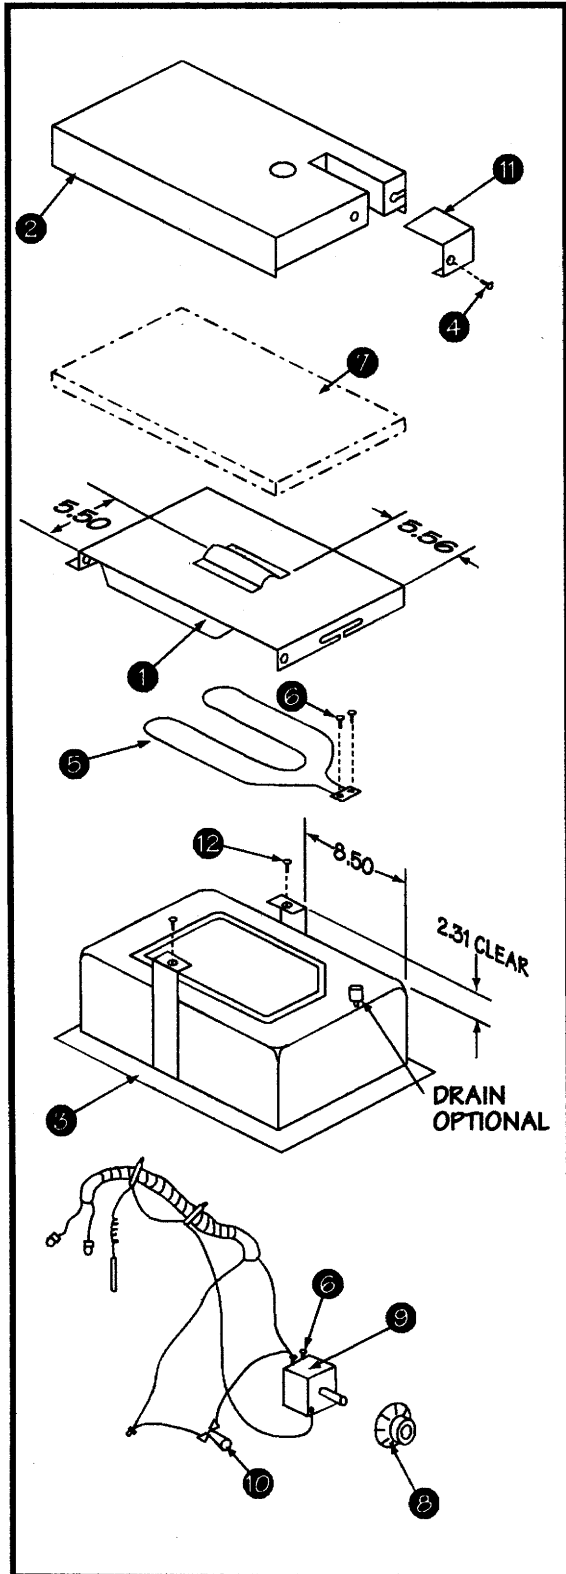

Critical Parts Kit

ITEM NO.	PART NO.	DESCRIPTION
1	2162667	Fan Motor, CW
2	2190154	Rocker Switch
3	2193927	Pressure Control
4	2194046	Fan Delay Switch 3-wire
5	2194107	Infinite Control, 115V (2 qty.)
6	5194110	Infinite Control, 208V (2 qty.)
7	5194224	Temperature Control (2 qty.)
8	2194235	Defrost Termination Switch 2-wire
9	3516043	Freezer Temperature Control
10	3516156	Freezer Defrost Timer
11	3516224	Expansion Valve R-22
12	5066440	Jamb Switch w/o MC1 or MC2

ITEM NO.	PART NO.	DESCRIPTION
13	RF000021	Fan Motor Kit (2162691, 3516172, 000-0096)
14	RF000022	Fan Motor Kit (2162691, 3516172, 3516274, 033-0146, 005-0097)
15	2194007	Heating Element 1000W screw terminals, 208V
16	2194006	Heating Element 1000W screw terminals, 115V
	RF000035	Cold Kit (only) Assembly (Everything listed above except part numbers: 219-4107, 219-4110, 219-4006, and 219-4007.)
	RF000034	Hot/Cold Assembly

Food Well Assembly w/Thermostatic Control

ITEM NO.	PART NO.	DESCRIPTION
	0160181	Complete Assembly, 115V, w/drain
	0160182	Complete Assembly, 115V, w/o drain
	0160183	Complete Assembly, 208V, w/drain
	0160184	Complete Assembly, 208V, w/o drain
1	3234349	Deflector Plate
2	0052048	Bottom Cover
3	016-0014	Food Well, w/drain
	016-0015	Food Well, w/o drain
4	932-1353	Screw
5	219-4006	Element, 115V
	219-4007	Element, 208V
6	932-1379	Screws (6 qty.)
7	343-4663	Insulation
8	323-4556	Thermostat Control Knob
9	219-4012	Thermostat, 200-550F
10	219-4190	Low Water Light, Red, 115V
	219-4095	Low Water Light, Amber, 230V
11	GMK00036	Drain Cover
12	932-1353	Screws (2 qty.)
13	323-4556	Knob