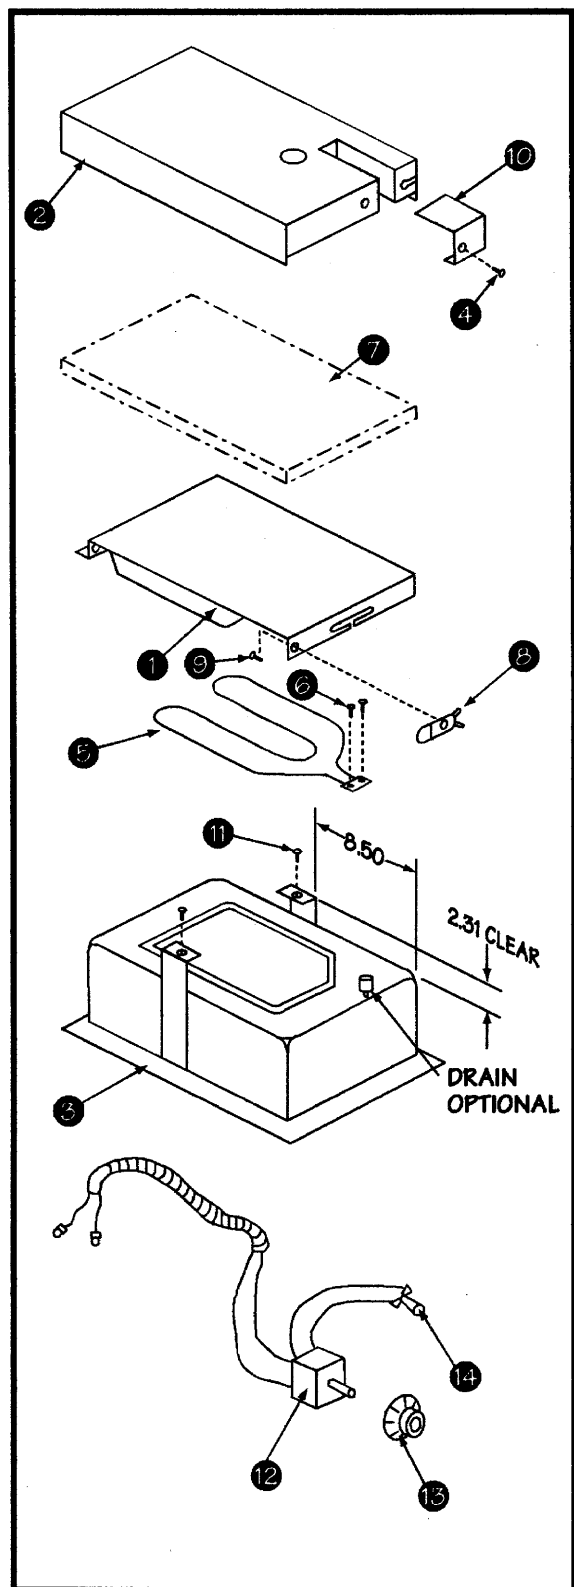

Food Well Assembly w/Infinite Control

ITEM NO.	PART NO.	DESCRIPTION
	016-0191	Complete Assembly, 115V, w/drain
	016-0192	Complete Assembly, 115V, w/o drain
	016-0193	Complete Assembly, 208V, w/drain
	016-0194	Complete Assembly, 208V, w/o drain
1	323-4349	Deflector Plate
2	0052048	Bottom Cover
3	016-0014	Food Well, w/drain
	016-0015	Food Well, w/o drain
4	932-1353	Screw
5	219-4006	Element, 115V
	219-4007	Element, 208V
6	932-1379	Screws (2 qty.)
7	343-4663	Insulation
8	219-4335	Thermostat Non-Adjustable
9	932-1007	Screw
10	GMK00063	Drain Cover
11	932-1007	Screw (2 qty.)
12	219-4107	Infinite Control, 120V
	219-4110	Infinite Control, 230V
13	323-4557	Infinite Control Knob
14	219-4190	Low Water Light, Red, 115V
	219-4095	Low Water, Light, Amber, 230V
15	323-4557	Knob