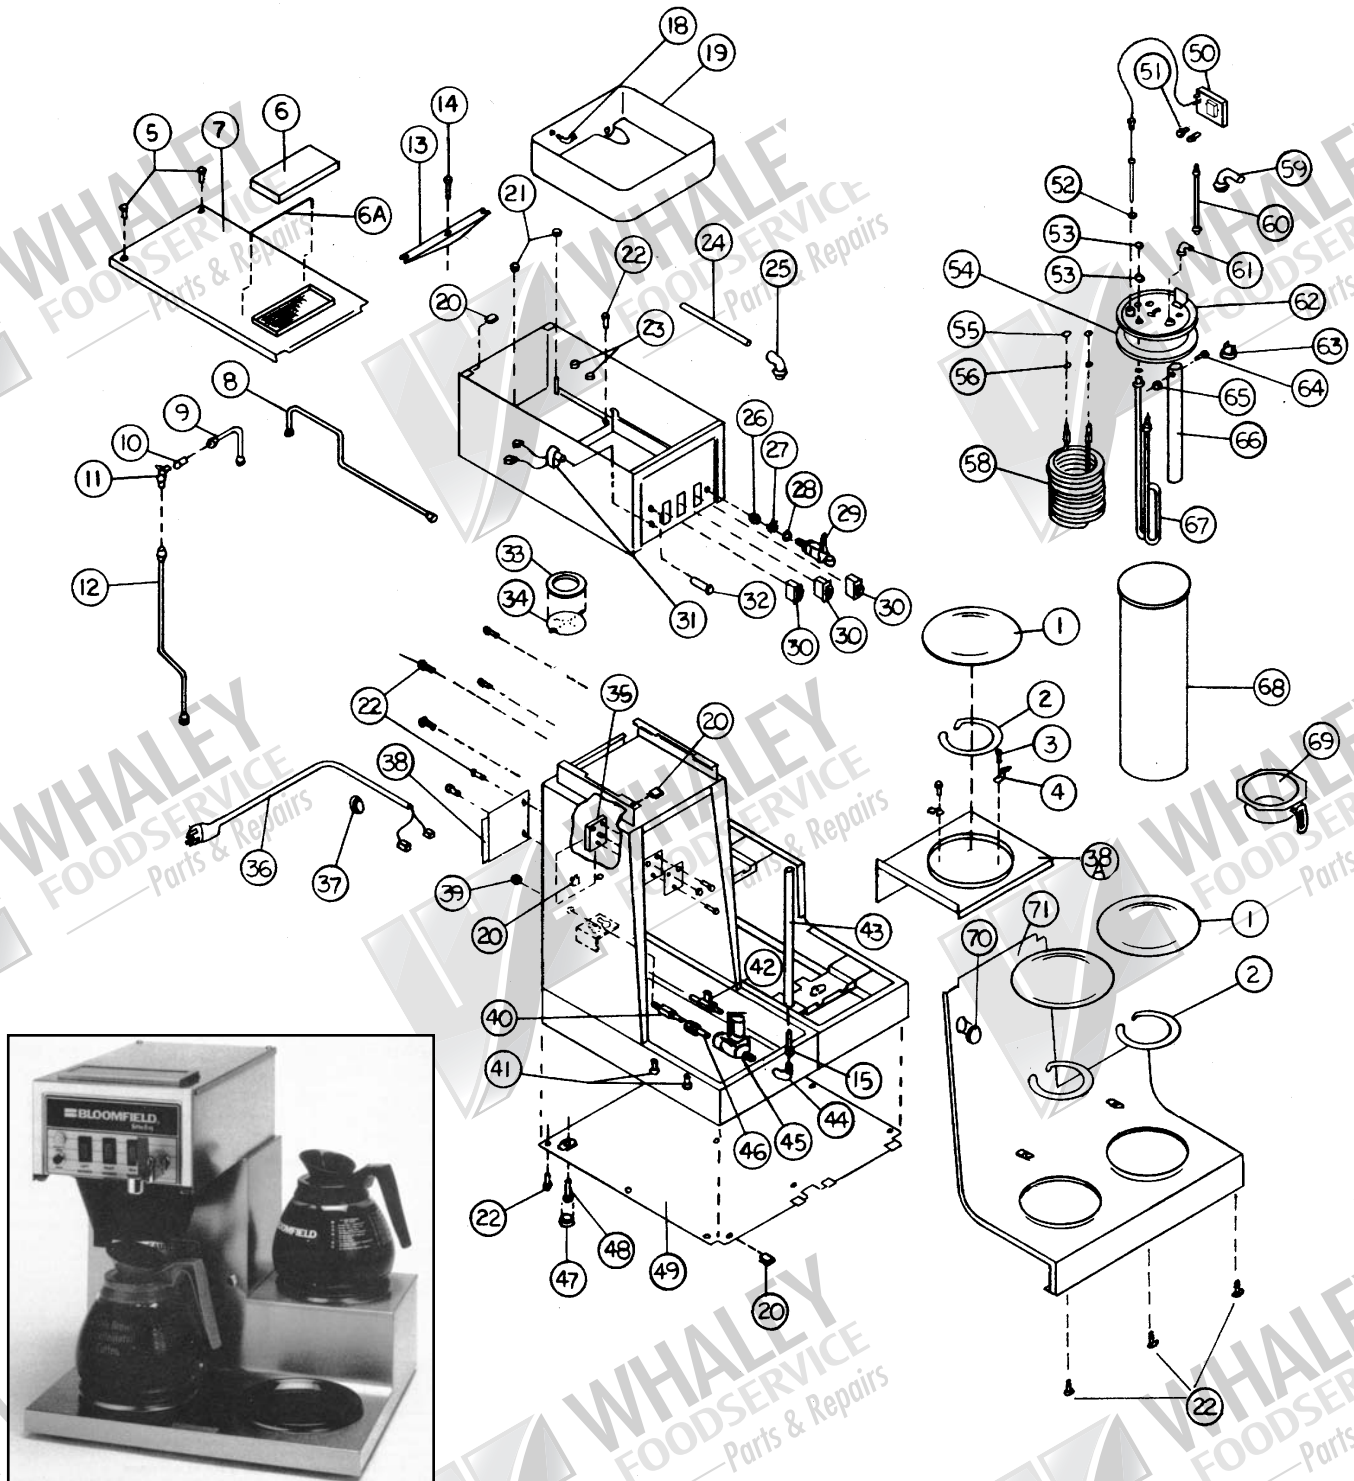

Low Profile 3-Station Model

Low Profile— 3 Station Model

ITEM NO.	PART NO.	DESCRIPTION	MODELS USED ON
1	8700-16	Warmer Cover Plate	All
2	8572-18	Heating Element 100Watt/120V	All
3	7506-30	#8-32 x 3/8" Threaded Cutting Screw	All
4	8543-80	Mounting Clip	All
5	8543-52	#8 x 3/8" Phillips Head Screw	All
6	8543-46	Hinge Cover	All
6A	8543-49	Hinge Cover Wire	
7	8512-56	Basin Cover Assembly	8540, 8541, 8543
	8542-6	Basin Cover Assembly	8542, 8571, 8572, 8573, 8574
8	8540-3	Outlet Tube Assembly	8540, 8572, 8674
9	8540-4	Formed Inlet Tube Assembly	8540, 8572, 8574
10	8551-30	1/4" Male Flare x 1/8" F.P.T. Connector	8540, 8572, 8574
11	8514-26	Needle Valve	8540, 8572, 8574
12	8572-20	Inlet Tube Assembly	8540, 8572, 8574
13	8043-5	Hold Down Strap	All
14	8043-47	#10-32 x 1" Phillips Head Screw	All
15	8941-20	Adaptor Fitting	8540, 8541, 8572, 8573, 8574
18	8540-30	Elbow	8540, 8541, 8572, 8573, 8574
19	8541-21	Basin Pan	8540, 8541, 8572, 8573, 8574
	8543-29	Basin Pan	8542, 8543, 8571

ITEM NO.	PART NO.	DESCRIPTION	MODELS USED ON
20	8543-23	Tinnerman Nut #8	All
21	8043-506	#8-32 Hex Acorn Nut	All
22	8861-23	#8 x 3/8" Phillips Head Screw	All
23	8543-69	Heyco Bushing	All
24	8043-26	Water Outlet Tube	All
25	8043-13	Sprayer Elbow	All
26	8551-100C	Hex Lock Nut	8540, 8572, 8574
27	8551-100B	7/16" External Tooth Lockwasher	8540, 8572, 8574
28	8551-100A	Washer	8540, 8572, 8574
29	8551-250	Faucet Assembly	8540, 8572, 8574
30	6710-23	On-Off Lighted Switch	All
31	8707-28	Start Switch—Brew	8540, 8541
	8572-24	Start Switch—Brew	8572, 8673, 8574
32	8718-31	Pilot Light, Green	All
33	8543-42	Spray Head Gasket	All
34	8543-44	Sprayer Disc	All
35	8718-1	Timer 2-Min. w/Dial Plate & Knob	8540, 8541, 8572, 8573, 8574
36	6407-15	Cord & Cap Assembly	All
37	35-210	Cord Grip Heyco	All
38	8572-34	Access Door— Solenoid Valve	8540, 8541, 8572, 8573, 8574
38A	8572-51	Back & Top Cover	8571, 8572, 8573, 8574
39	8710-10	#7/16-20 x 1/8" Thick Brass Hex Nut	8540, 8541, 8572, 8573, 8574
40	8541-93	Inlet Fitting Straight	8541, 8573
41	8541-122	#10-32 x 5/8" Phillips Head Screw	8540, 8541, 8572, 8573, 8574