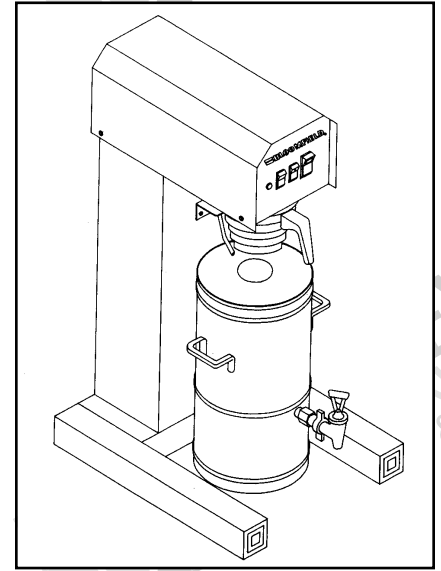

Cold Water Solenoid Valve

ITEM NO.	PART NO.	DESCRIPTION
1	8541-120CS	Coil Assembly – 120V
2	8541-120K	Solenoid Repair Kit
		Vacuum Pac consists of:
		(2A) Spring
		(2B) Plunger
		(2C) Seal Ring
3	8541-120JS	Solenoid Repair Kit
		Vacuum Pac consists of:
		(2A) Spring
		(2B) Plunger
		(2C) Seal Ring
		(2D) Service Wrench
4	8541-120KS	Solenoid Overhaul Kit
		Vacuum Pac consists of:
		(2A) Spring
		(2B) Plunger
		(2C) Seal Ring
		(2D) Service Wrench
		(3A) Flow Control
5	8541-120F	(3A) Flow Control
6	8541-120WS	(2D) Service Wrench

IN A HURRY?

Express shipping is available.

Model 8746 Brewing Unit

Model 8746

ITEM NO.	PART NO.	DESCRIPTION
1	8543-52	#08 x 3" x 8" B.PN.P.SS
2	8746-12	Basin Top Welded
3	7200-6X	#08-32 x 5/16" PN.P.SS
4	8043-5	Hold Down Strap Assembly
5	8043-47	#10-32 x 1" PN.P.SS
6	8543-69	Shorty Bushing-Heyco
7	8812-49	Tube, Connector
8	8746-38	Water Outlet Tube
9	8043-13	Spray Elbow
10	8746-51	12 Minute Timer 120V
11	8746-13	Basin Welded Assembly
12	8706-9	Wire Rack
13	8707-3	#10-32 x 5/16" Hex Head
14	8707-2	Basket Handle
15	8812-760	Brew Chamber Stamped
16	8543-42	Spray Head Gasket
17	8543-44	Sprayer Disc
18	8718-31	Pilot Lt. Green, 125V
19	8707-28	Brew Switch, Rocker
20	8812-79	Switch, Momentary NC
21	8707-34	Switch, Lighted 120V
22	8543-23	Tinnerman Nut
23	8746-22	Body Welded Assembly
24	8746-16	Water Spout Assembly
25	8812-56	Male Hose Barb Fitting
26	8812-15	Hose 1-1/2" Long
27	8812-54	Fitting Nylon Y1/4" x 3/16"
28	8746-59	Spout Connector Hose 3#
29	8710-10	Nut 7/16-20 x 1/8"
30	8812-57	Union 1/4" x 1/4" M Flr.
31	8810-70	Washer-Restrictor
32	8514-26	Needle Seat Valve
33	8746-52	Tank Inlet Tube Assembly
34	8812-55	Pipe Tee
35	8596-1240	1/4" x 1/8" FPT. Reducer
36	8706-20	Vent Tube
37	8043-15	Vent Tube