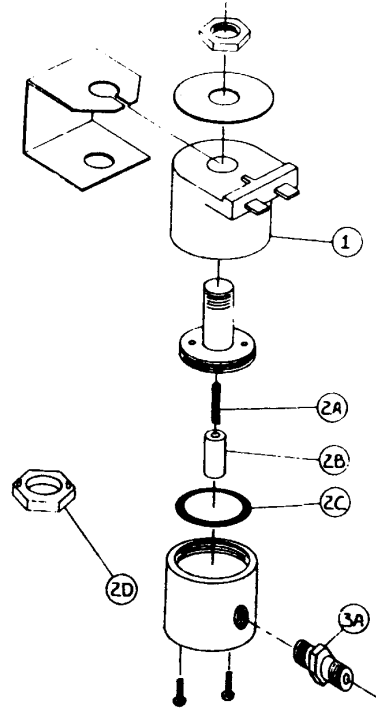

Cold Water Solenoid Valve

ITEM NO.	PART NO.	DESCRIPTION
1	8541-120CS	Coil Assembly – 120V
2	8541-120K	Solenoid Repair Kit
		Vacuum Pac consists of:
		(2A) Spring
		(2B) Plunger
		(2C) Seal Ring
3	8541-120JS	Solenoid Repair Kit
		Vacuum Pac consists of:
		(2A) Spring
		(2B) Plunger
		(2C) Seal Ring
		(2D) Service Wrench
4	8541-120KS	Solenoid Overhaul Kit
		Vacuum Pac consists of:
		(2A) Spring
		(2B) Plunger
		(2C) Seal Ring
		(2D) Service Wrench
		(3A) Flow Control
5	8541-120F	(3A) Flow Control
6	8541-120WS	(2D) Service Wrench

IN A HURRY?

Express shipping is available.