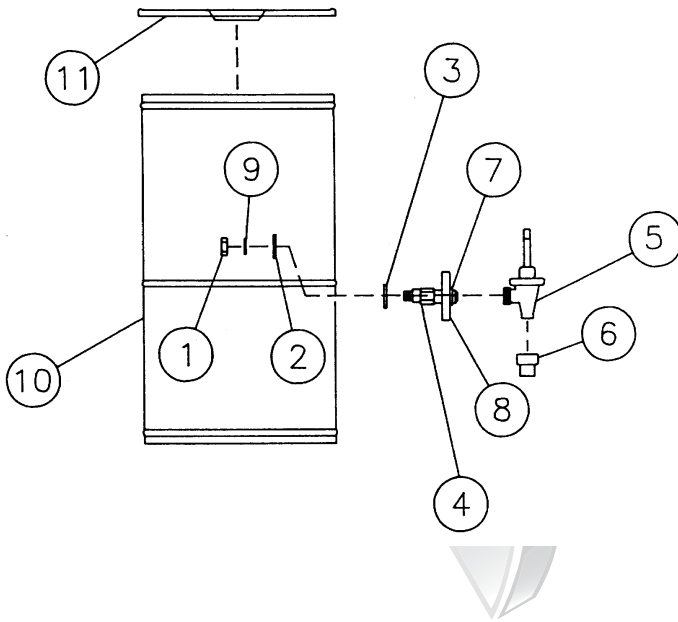

Reservoir and Dispenser

MODEL 18806 WITHOUT SIGHT GLASS

ITEM NO.	PART NO.	DESCRIPTION
1	8600-50	Nut
2	8600-28	Flat Washer
3	8600-12	Nylon Washer
4	8600-8	Shank
5	8600-15	Faucet Only, Plastic
6	8700-25L	Seat Cut
7	8600-26	"C" Ring
8	8600-27	Wing Nut
9	8942-33	Gasket
10	8606-1	Vessel
11	8806-5	Cover
	88061	Luzianne Label

WWW.WHALEYFOODSERVICE.COM

At our website you can:

- ☒ place a parts order
- ☒ view or print an instruction manual
- ☒ retrieve a parts list
- ☒ determine daily maintenance schedules
- ☒ look-up parts by manufacturer, equipment model, or part number
- ☒ record your own specific equipment and model numbers