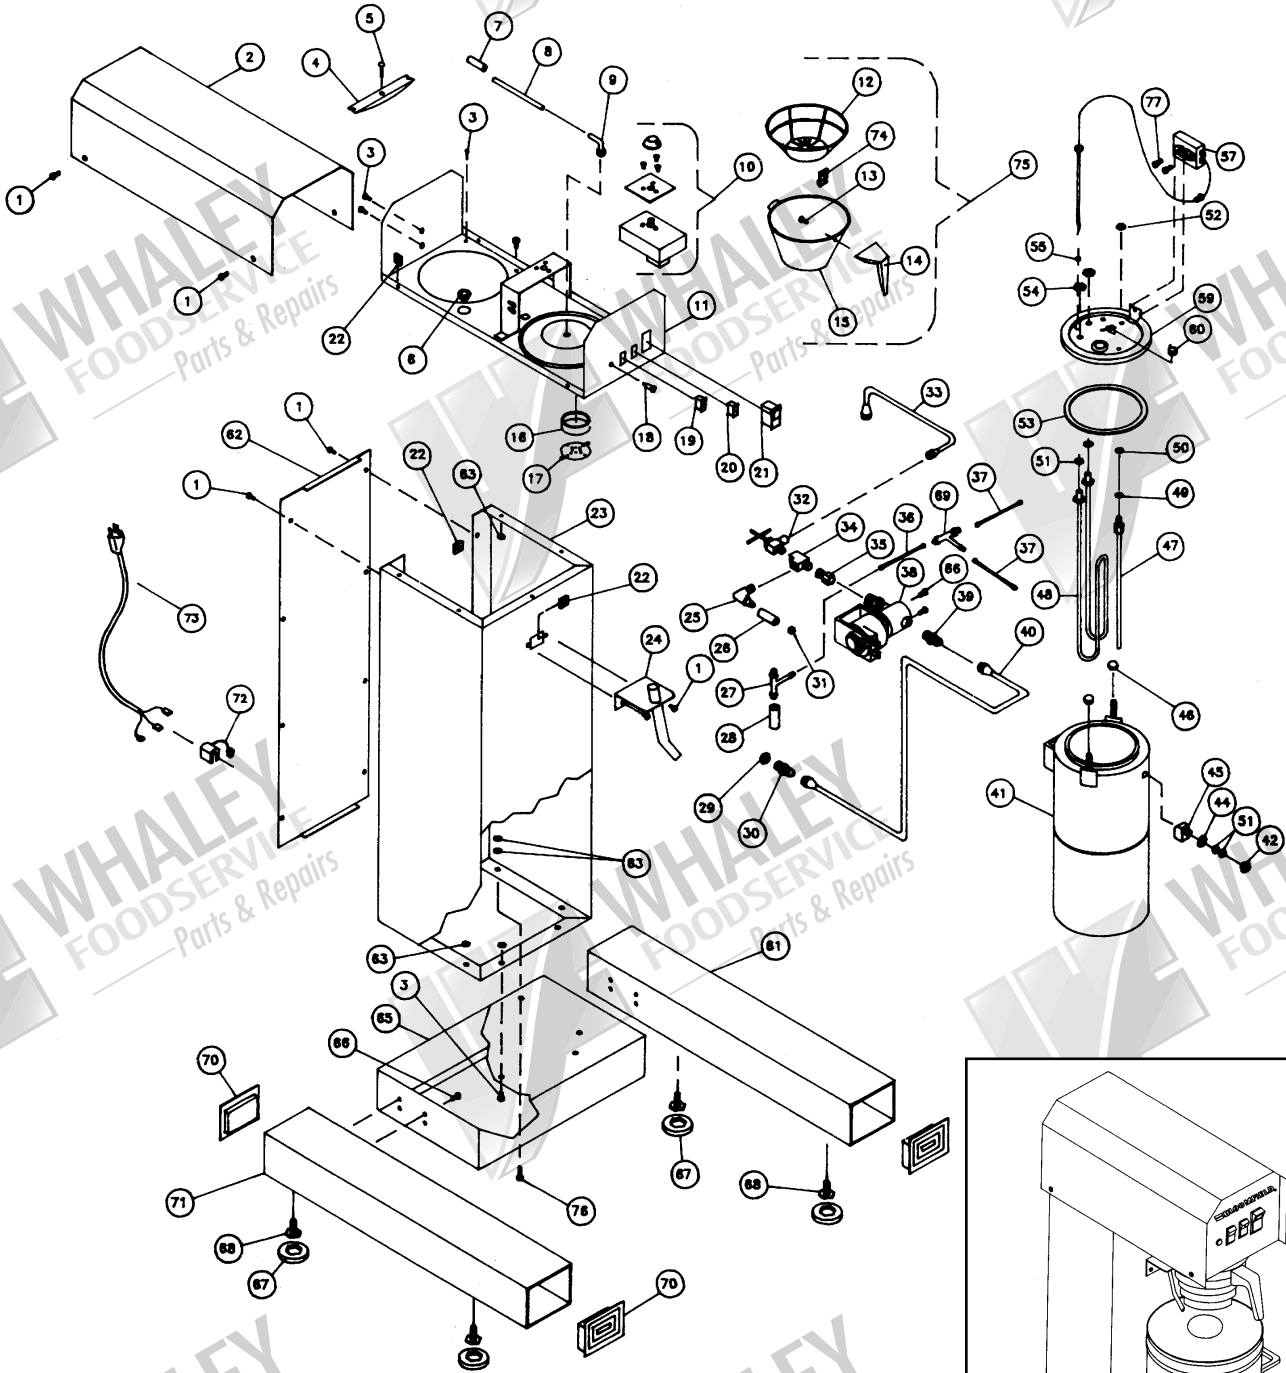

Cold Water Solenoid Valve

ITEM NO.	PART NO.	DESCRIPTION
1	8541-120CS	Coil Assembly – 120V
2	8541-120K	Solenoid Repair Kit
		Vacuum Pac consists of:
		(2A) Spring
		(2B) Plunger
		(2C) Seal Ring
3	8541-120JS	Solenoid Repair Kit
		Vacuum Pac consists of:
		(2A) Spring
		(2B) Plunger
		(2C) Seal Ring
		(2D) Service Wrench
4	8541-120KS	Solenoid Overhaul Kit
		Vacuum Pac consists of:
		(2A) Spring
		(2B) Plunger
		(2C) Seal Ring
		(2D) Service Wrench
		(3A) Flow Control
5	8541-120F	(3A) Flow Control
6	8541-120WS	(2D) Service Wrench

IN A HURRY?

Express shipping is available.

Model 8746 Brewing Unit

Model 8746

ITEM NO.	PART NO.	DESCRIPTION
1	8543-52	#08 x 3" x 8" B.PN.P.SS
2	8746-12	Basin Top Welded
3	7200-6X	#08-32 x 5/16" PN.P.SS
4	8043-5	Hold Down Strap Assembly
5	8043-47	#10-32 x 1" PN.P.SS
6	8543-69	Shorty Bushing-Heyco
7	8812-49	Tube, Connector
8	8746-38	Water Outlet Tube
9	8043-13	Spray Elbow
10	8746-51	12 Minute Timer 120V
11	8746-13	Basin Welded Assembly
12	8706-9	Wire Rack
13	8707-3	#10-32 x 5/16" Hex Head
14	8707-2	Basket Handle
15	8812-760	Brew Chamber Stamped
16	8543-42	Spray Head Gasket
17	8543-44	Sprayer Disc
18	8718-31	Pilot Lt. Green, 125V
19	8707-28	Brew Switch, Rocker
20	8812-79	Switch, Momentary NC
21	8707-34	Switch, Lighted 120V
22	8543-23	Tinnerman Nut
23	8746-22	Body Welded Assembly
24	8746-16	Water Spout Assembly
25	8812-56	Male Hose Barb Fitting
26	8812-15	Hose 1-1/2" Long
27	8812-54	Fitting Nylon Y1/4" x 3/16"
28	8746-59	Spout Connector Hose 3#
29	8710-10	Nut 7/16-20 x 1/8"
30	8812-57	Union 1/4" x 1/4" M Flr.
31	8810-70	Washer-Restrictor
32	8514-26	Needle Seat Valve
33	8746-52	Tank Inlet Tube Assembly
34	8812-55	Pipe Tee
35	8596-1240	1/4" x 1/8" FPT. Reducer
36	8706-20	Vent Tube
37	8043-15	Vent Tube