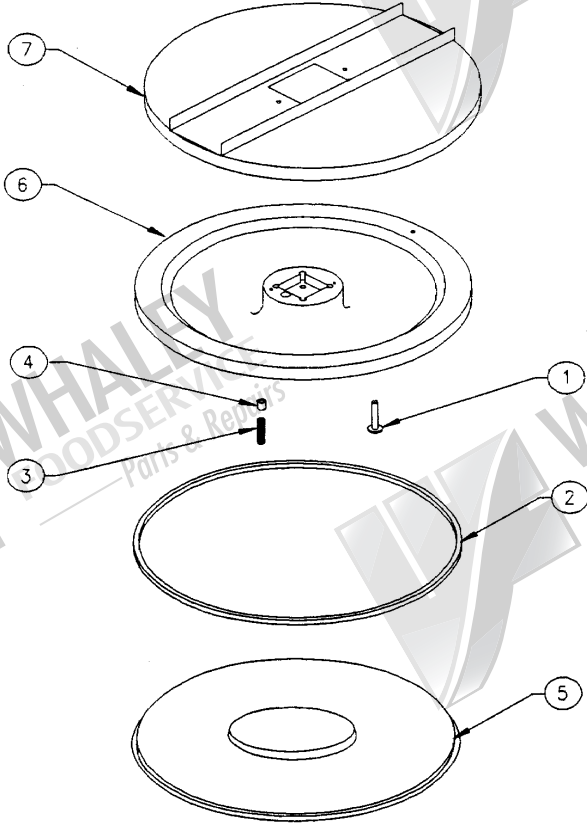

## FKM-FC Electric Fryer

ITEM NO.	PART NO.	DESCRIPTION
1	See Page 82	Lid Assembly
2	C0030	Heating Element, 208V, 5675 Watt (3 qty.)
2a	C0031	Heating Element 240V, 5675 Watt (3 qty.)
3	SB7621	Baffle Box Assembly
4	Please Call	Solenoid Valve Assembly
5	Please Call	Dead Weight Assembly
6	FKMA052	Cabinet Side (2 qty.)
7	SB7619	Baffle Box Insert
8	SB1951	Magnet Support Weldment
9	PO022	Pull Handle
10	SB1910	Door Assembly
11	H0010	Left Hand Pin Hinge (2 qty.)
12	H0052	Left Slip Hinge (2 qty.)

ITEM NO.	PART NO.	DESCRIPTION
13	SB7615	Frame Assembly
14	FKMA167	Top
15	SB7616B	Post Assembly
16	FKMA167	Magnetic Striker Plate
17	BO114	Basket
18	Please Call	Arm/Tighten Down Assembly
19	Please Call	Control Panel Assembly (FKM-F)
19a	Please Call	Control Panel Assembly (FKM-FC)
20	FT0059	Washer, Heating Element (6 qty.)
21	LZ0006	Bracket, Heating Element (3 qty.)
22	LZ0007	Bracket, Heating Element (3 qty.)
	SCR137	Screw, Heating Element Bracket (6 qty.)

**Lid Assembly**

ITEM NO.	PART NO.	DESCRIPTION
1	F0353	Locking Pin
2	G0016	Lid Gasket
3	S0045	Locking Pin Spring
4	B0857	Bushing
5	P0115	Lid Insert
6	FK0010	Cast Top
7	SB7632	Lid Cover Assembly

**Dead Weight Assembly**

ITEM NO.	PART NO.	DESCRIPTION
1	G0064	Pressure Gauge
2	FT0084	Coupling
3	FT0234	Nipple
4	B0969	Dead Weight Valve Body
5	PV0001	Pop Safety Valve
6	C0656	Dead Weight Valve Cover
7	W0201	Valve Weight
8	FT0190	Eil
9	O0001	Orifice
10	O0002	O-Ring Gasket
11	FT0066	Reducer Eil
12	FT0232	Nipple, 1/2" x 2"
13	FT0068	Connector (2 qty.)
14	F0065	Nut (2 qty.)
15	FT0069	Ferrule (2 qty.)