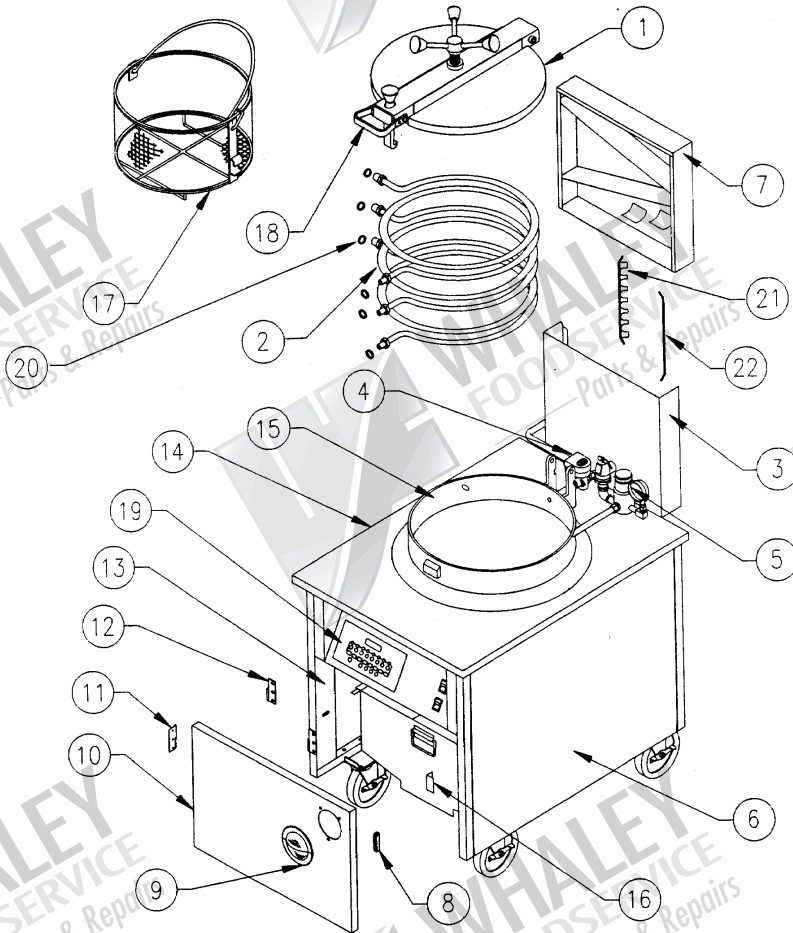

## FKM-FC Electric Fryer

ITEM NO.	PART NO.	DESCRIPTION
1	See Page 82	Lid Assembly
2	C0030	Heating Element, 208V, 5675 Watt (3 qty.)
2a	C0031	Heating Element 240V, 5675 Watt (3 qty.)
3	SB7621	Baffle Box Assembly
4	Please Call	Solenoid Valve Assembly
5	Please Call	Dead Weight Assembly
6	FKMA052	Cabinet Side (2 qty.)
7	SB7619	Baffle Box Insert
8	SB1951	Magnet Support Weldment
9	PO022	Pull Handle
10	SB1910	Door Assembly
11	H0010	Left Hand Pin Hinge (2 qty.)
12	H0052	Left Slip Hinge (2 qty.)

ITEM NO.	PART NO.	DESCRIPTION
13	SB7615	Frame Assembly
14	FKMA167	Top
15	SB7616B	Post Assembly
16	FKMA167	Magnetic Striker Plate
17	BO114	Basket
18	Please Call	Arm/Tighten Down Assembly
19	Please Call	Control Panel Assembly (FKM-F)
19a	Please Call	Control Panel Assembly (FKM-FC)
20	FT0059	Washer, Heating Element (6 qty.)
21	LZ0006	Bracket, Heating Element (3 qty.)
22	LZ0007	Bracket, Heating Element (3 qty.)
	SCR137	Screw, Heating Element Bracket (6 qty.)

**Lid Assembly**

ITEM NO.	PART NO.	DESCRIPTION
1	F0353	Locking Pin
2	G0016	Lid Gasket
3	S0045	Locking Pin Spring
4	B0857	Bushing
5	P0115	Lid Insert
6	FK0010	Cast Top
7	SB7632	Lid Cover Assembly

**Dead Weight Assembly**

ITEM NO.	PART NO.	DESCRIPTION
1	G0064	Pressure Gauge
2	FT0084	Coupling
3	FT0234	Nipple
4	B0969	Dead Weight Valve Body
5	PV0001	Pop Safety Valve
6	C0656	Dead Weight Valve Cover
7	W0201	Valve Weight
8	FT0190	Eil
9	O0001	Orifice
10	O0002	O-Ring Gasket
11	FT0066	Reducer Eil
12	FT0232	Nipple, 1/2" x 2"
13	FT0068	Connector (2 qty.)
14	F0065	Nut (2 qty.)
15	FT0069	Ferrule (2 qty.)