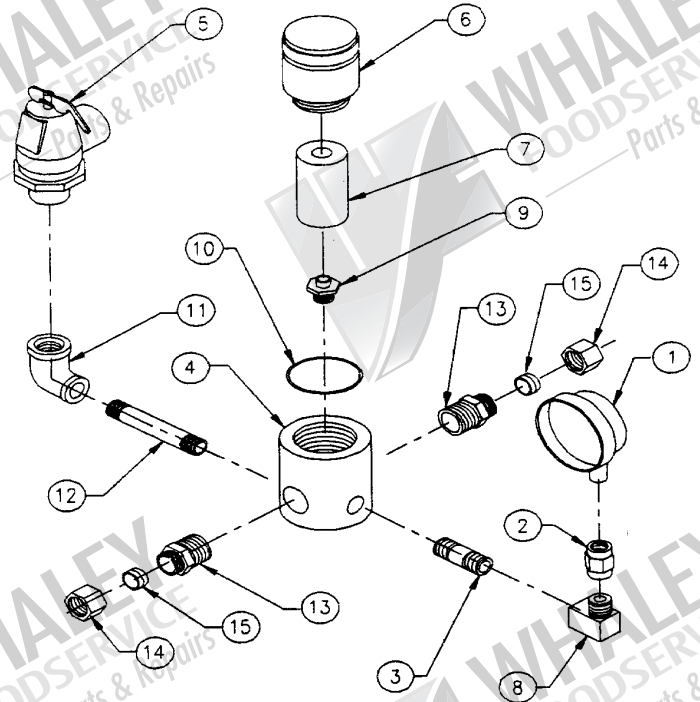

ITEM NO.	PART NO.	DESCRIPTION
13	SB7615	Frame Assembly
14	FKMA167	Top
15	SB7616B	Post Assembly
16	FKMA167	Magnetic Striker Plate
17	BO114	Basket
18	Please Call	Arm/Tighten Down Assembly
19	Please Call	Control Panel Assembly (FKM-F)
19a	Please Call	Control Panel Assembly (FKM-FC)
20	FT0059	Washer, Heating Element (6 qty.)
21	LZ0006	Bracket, Heating Element (3 qty.)
22	LZ0007	Bracket, Heating Element (3 qty.)
	SCR137	Screw, Heating Element Bracket (6 qty.)

**Lid Assembly**

ITEM NO.	PART NO.	DESCRIPTION
1	F0353	Locking Pin
2	G0016	Lid Gasket
3	S0045	Locking Pin Spring
4	B0857	Bushing
5	P0115	Lid Insert
6	FK0010	Cast Top
7	SB7632	Lid Cover Assembly

**Dead Weight Assembly**

ITEM NO.	PART NO.	DESCRIPTION
1	G0064	Pressure Gauge
2	FT0084	Coupling
3	FT0234	Nipple
4	B0969	Dead Weight Valve Body
5	PV0001	Pop Safety Valve
6	C0656	Dead Weight Valve Cover
7	W0201	Valve Weight
8	FT0190	Eil
9	O0001	Orifice
10	O0002	O-Ring Gasket
11	FT0066	Reducer Eil
12	FT0232	Nipple, 1/2" x 2"
13	FT0068	Connector (2 qty.)
14	F0065	Nut (2 qty.)
15	FT0069	Ferrule (2 qty.)

### Arm/Tighten Down Assembly

ITEM NO.	PART NO.	DESCRIPTION
1	K0043	Knob-Orange (2 qty.)
2	K0003	Knob-Black (2 qty.)
3	K0020	Tighten Down Hub
4	FT0048	Stud, Handle (3 qty.)
5	FKMA016	Hinge Pin
6	FT0049	Hinge Pin Collar (2 qty.)
7	S0071	Torsion Spring
8	TC0003	Tighten Down Screw Collar