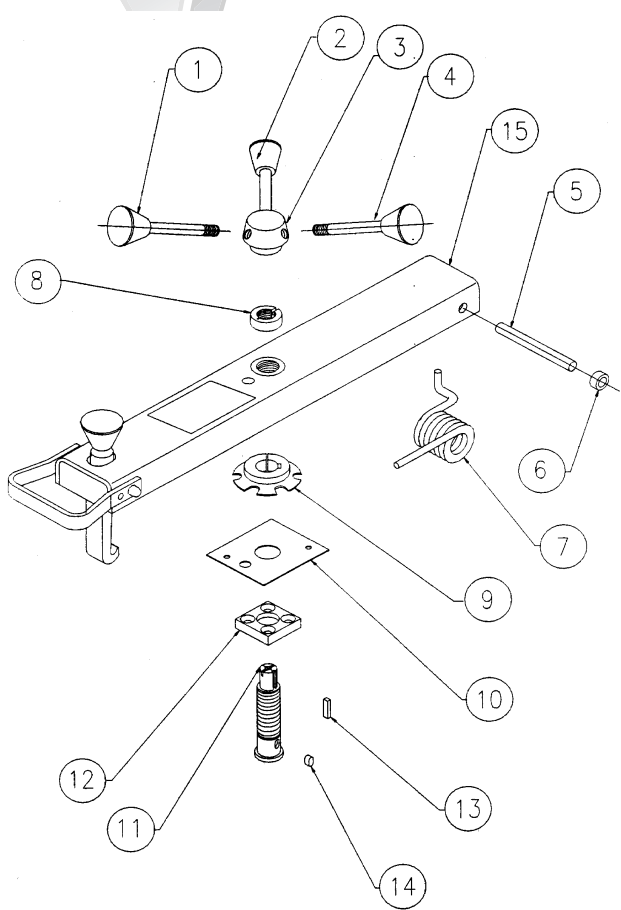

## FKM-FC Electric Fryer

ITEM NO.	PART NO.	DESCRIPTION
1	See Page 82	Lid Assembly
2	C0030	Heating Element, 208V, 5675 Watt (3 qty.)
2a	C0031	Heating Element 240V, 5675 Watt (3 qty.)
3	SB7621	Baffle Box Assembly
4	Please Call	Solenoid Valve Assembly
5	Please Call	Dead Weight Assembly
6	FKMA052	Cabinet Side (2 qty.)
7	SB7619	Baffle Box Insert
8	SB1951	Magnet Support Weldment
9	PO022	Pull Handle
10	SB1910	Door Assembly
11	H0010	Left Hand Pin Hinge (2 qty.)
12	H0052	Left Slip Hinge (2 qty.)

ITEM NO.	PART NO.	DESCRIPTION
13	SB7615	Frame Assembly
14	FKMA167	Top
15	SB7616B	Post Assembly
16	FKMA167	Magnetic Striker Plate
17	BO114	Basket
18	Please Call	Arm/Tighten Down Assembly
19	Please Call	Control Panel Assembly (FKM-F)
19a	Please Call	Control Panel Assembly (FKM-FC)
20	FT0059	Washer, Heating Element (6 qty.)
21	LZ0006	Bracket, Heating Element (3 qty.)
22	LZ0007	Bracket, Heating Element (3 qty.)
	SCR137	Screw, Heating Element Bracket (6 qty.)

**Lid Assembly**

ITEM NO.	PART NO.	DESCRIPTION
1	F0353	Locking Pin
2	G0016	Lid Gasket
3	S0045	Locking Pin Spring
4	B0857	Bushing
5	P0115	Lid Insert
6	FK0010	Cast Top
7	SB7632	Lid Cover Assembly

**Dead Weight Assembly**

ITEM NO.	PART NO.	DESCRIPTION
1	G0064	Pressure Gauge
2	FT0084	Coupling
3	FT0234	Nipple
4	B0969	Dead Weight Valve Body
5	PV0001	Pop Safety Valve
6	C0656	Dead Weight Valve Cover
7	W0201	Valve Weight
8	FT0190	Eil
9	O0001	Orifice
10	O0002	O-Ring Gasket
11	FT0066	Reducer Eil
12	FT0232	Nipple, 1/2" x 2"
13	FT0068	Connector (2 qty.)
14	F0065	Nut (2 qty.)
15	FT0069	Ferrule (2 qty.)