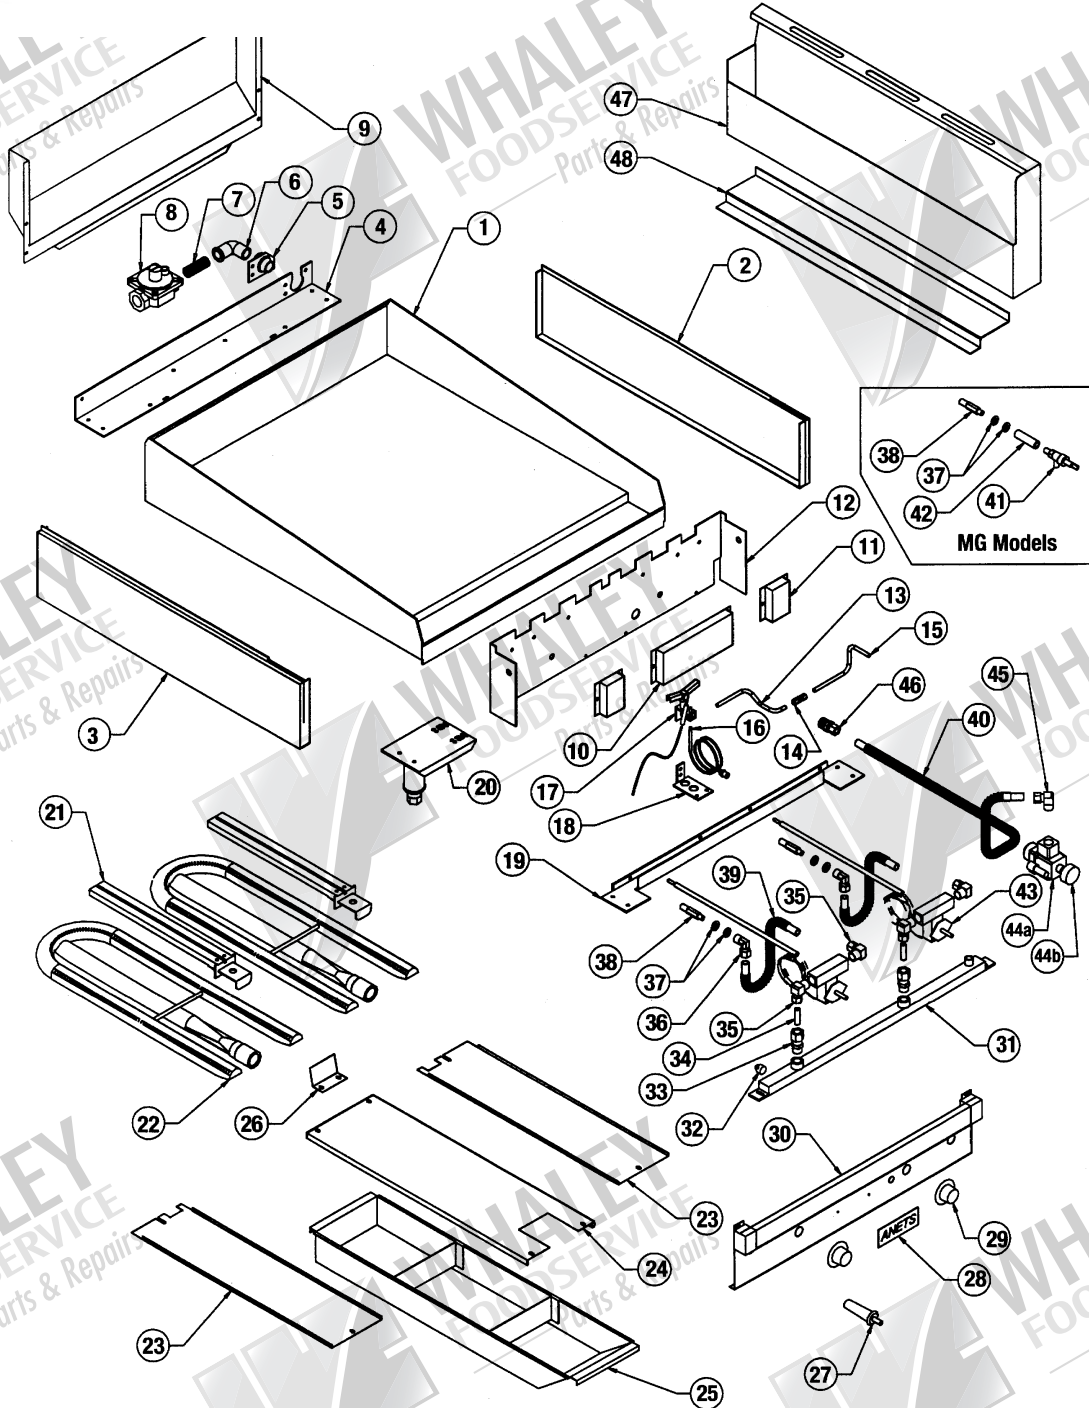

Grill

MG
SG
SGC